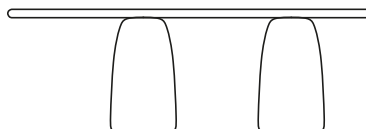

DESCRIPTION

Tipology	Outdoor coffee table
Structure	Cement
Top	Cement - glass fusion
Features (glass fusion top):	Painted stainless steel spacer

DIMENSIONS

1390
54 3/4"

280
11"

900
35 1/2"

Ø 1000
39 1/4"

340
13 1/2"

485
19"

Ø 470
18 1/2"

370
14 1/2"

Ø 420
16 1/2"

485
19"

Ø 470
18 1/2"