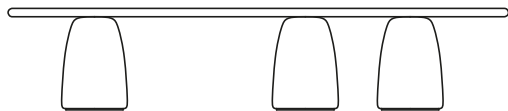

DESCRIPTION

Tipology	Outdoor coffee table
Structure	Cement
Top	Cement - glass fusion
Features (glass fusion top):	Painted stainless steel spacer

DIMENSIONS

1390
54 3/4"

280
11"

900
35 1/2"

Ø 1000
39 1/4"

340
13 1/2"

485
19"

Ø 470
18 1/2"

370
14 1/2"

Ø 420
16 1/2"

485
19"

Ø 470
18 1/2"