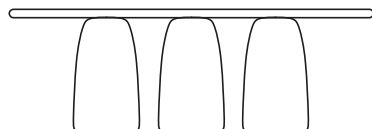

DESCRIPTION

Tipology	Outdoor coffee table
Structure	Cement
Top	Cement - glass fusion
Features (glass fusion top):	Painted stainless steel spacer

DIMENSIONS

1390
54 3/4"

280
11"

900
35 1/2"

Ø 1000
39 1/4"

340
13 1/2"

485
19"

Ø 470
18 1/2"

370
14 1/2"

Ø 420
16 1/2"

485
19"

Ø 470
18 1/2"