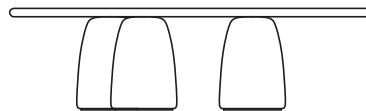

DESCRIPTION

Tipology	Outdoor coffee table
Structure	Cement
Top	Cement - glass fusion
Features (glass fusion top):	Painted stainless steel spacer

DIMENSIONS

1390
54 3/4"

280
11"

900
35 1/2"

Ø 1000
39 1/4"

340
13 1/2"

485
19"

Ø 470
18 1/2"

370
14 1/2"

Ø 420
16 1/2"

485
19"

Ø 470
18 1/2"