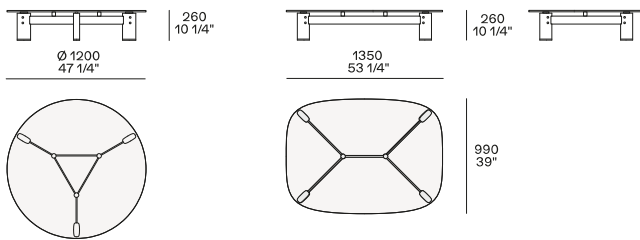

DESCRIPTION

Typology	Outdoor coffee table
Legs	Solid wood
Top	Frame and slats in solid wood - fusion glass
Structure	Painted stainless steel

DIMENSIONS

Fuse glass top

Solid top