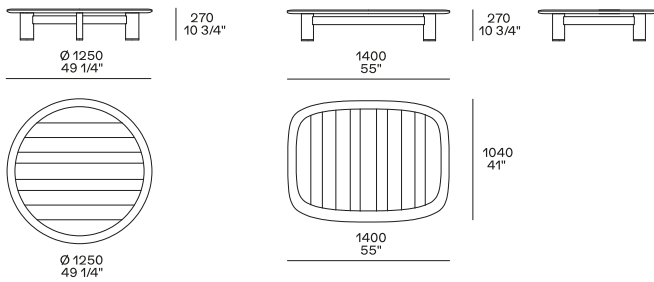

DESCRIPTION

Typology	Outdoor coffee table
Legs	Solid wood
Top	Frame and slats in solid wood - fusion glass
Structure	Painted stainless steel

DIMENSIONS

Fuse glass top

Solid top