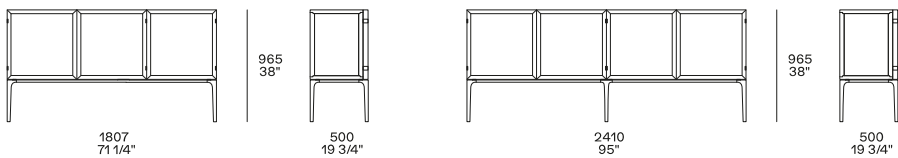

DESCRIPTION

Type	Sideboard
Structure	Veneered aluminum profiles and veneered MDF
Top	Veneered MDF
Sides	Veneered MDF - glass - glass with linen insert
Backpanels	Veneered or lacquered MDF - glass - glass with linen insert
Doors	Veneered aluminum profiles with veneered MDF - glass - glass with linen insert
Base	Painted aluminium
Shelf	Glass
Drawers	Veneered MDF with leather fronts

DIMENSIONS

Height 745

Height 845

Height 1270

Height 865

Height 965

Height 1390