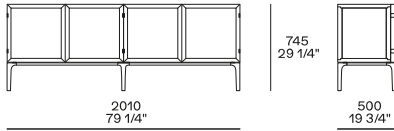

DESCRIPTION

Type	Sideboard
Structure	Veneered aluminum profiles and veneered MDF
Top	Veneered MDF
Sides	Veneered MDF - glass - glass with linen insert
Backpanels	Veneered or lacquered MDF - glass - glass with linen insert
Doors	Veneered aluminum profiles with veneered MDF - glass - glass with linen insert
Base	Painted aluminium
Shelf	Glass
Drawers	Veneered MDF with leather fronts

DIMENSIONS

Height 745

Height 845

Height 1270

Height 865

Height 965

Height 1390