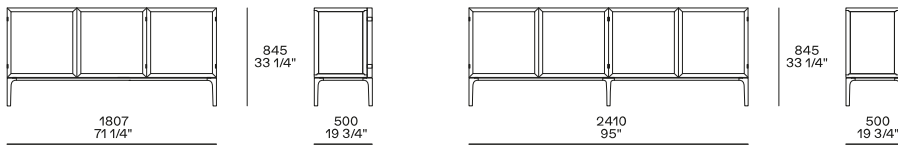

DESCRIPTION

Type	Sideboard
Structure	Veneered aluminum profiles and veneered MDF
Top	Veneered MDF
Sides	Veneered MDF - glass - glass with linen insert
Backpanels	Veneered or lacquered MDF - glass - glass with linen insert
Doors	Veneered aluminum profiles with veneered MDF - glass - glass with linen insert
Base	Painted aluminium
Shelf	Glass
Drawers	Veneered MDF with leather fronts

DIMENSIONS

Height 745

Height 845

Height 1270

Height 865

Height 965

Height 1390