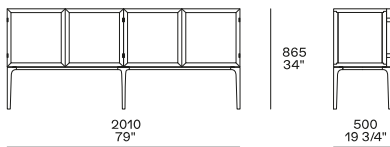

DESCRIPTION

Type	Sideboard
Structure	Veneered aluminum profiles and veneered MDF
Top	Veneered MDF
Sides	Veneered MDF - glass - glass with linen insert
Backpanels	Veneered or lacquered MDF - glass - glass with linen insert
Doors	Veneered aluminum profiles with veneered MDF - glass - glass with linen insert
Base	Painted aluminium
Shelf	Glass
Drawers	Veneered MDF with leather fronts

DIMENSIONS

Height 745

Height 845

Height 1270

Height 865

Height 965

Height 1390