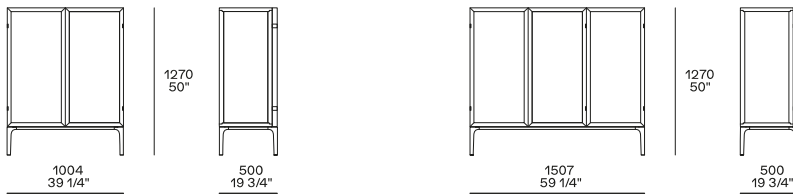

DESCRIPTION

Type	Sideboard
Structure	Veneered aluminum profiles and veneered MDF
Top	Veneered MDF
Sides	Veneered MDF - glass - glass with linen insert
Backpanels	Veneered or lacquered MDF - glass - glass with linen insert
Doors	Veneered aluminum profiles with veneered MDF - glass - glass with linen insert
Base	Painted aluminium
Shelf	Glass
Drawers	Veneered MDF with leather fronts

DIMENSIONS

Height 745

Height 845

Height 1270

Height 865

Height 965

Height 1390