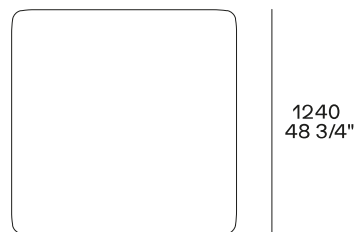

Poliform_tavolini_MUSH_635px-02