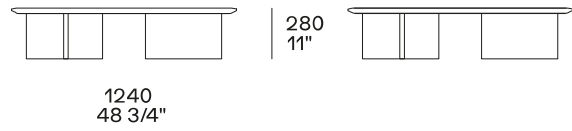

## DESCRIPTION

**Tipology**

Coffee table

**Structure**

Wood version: medium density fibre panel veneered

Hide version: solid wood and wood-derivative products covered in hide

**Top**

Wood version: medium density fibre panel veneered - marble

## DIMENSIONS

### Structure item

Height mm 635

Poliform\_tavolini\_MUSH\_635px-02

Poliform\_tavolini\_MUSH\_635px-03

Poliform\_tavolini\_MUSH\_635px-04

Poliform\_tavolini\_MUSH\_635px-05

Height mm 330

Hide version