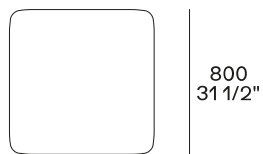

DIMENSIONS

Structure item

Height mm 635