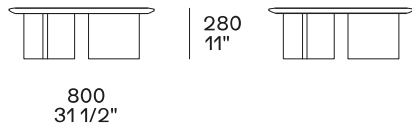

DIMENSIONS

Structure item

Height mm 635