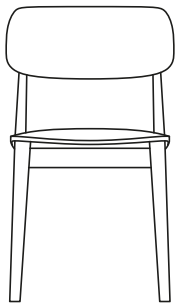

DESCRIPTION

Tipology	Chair with or without arms
Structure	Solid wood
Seat/backrest	Compact polyurethane with flexible polyurethane insert or wood and wood-derivative products
Final cover	Not removable in fabric - not removable in leather

DIMENSIONS

Seat and backrest in wood

810
32"

460
18"

550
21 3/4"

500
19 3/4"

Padded seat and backrest

810
32"

Seat and backrest in wood

810
32"

460
18"

460
18 1/4"

500
19 3/4"

Padded seat and backrest

810
32"

460
18"

460
18 1/4"

500
19 3/4"

Padded seat and backrest in wood

810
32"

460
18"

460
18 1/4"

500
19 3/4"