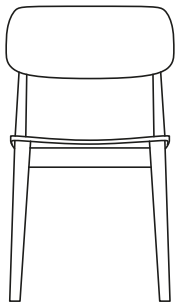

DIMENSIONS

Seat and backrest in wood

810
32"

460
18"

550
21 3/4"

500
19 3/4"

Padded seat and backrest

810
32"

460
18"

550
21 3/4"

500
19 3/4"

Padded seat and backrest in wood

810
32"

460
18"

550
21 3/4"

500
19 3/4"

Seat and backrest in wood

810
32"

460
18"

460
18 1/4"

500
19 3/4"

Padded seat and backrest

810
32"

460
18"