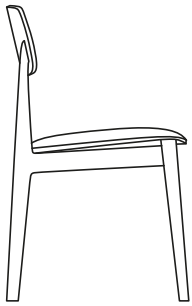

DIMENSIONS

Seat and backrest in wood

810
32"

460
18"

550
21 3/4"

500
19 3/4"

Padded seat and backrest

810
32"

Seat and backrest in wood

810
32"

460
18"

460
18 1/4"

500
19 3/4"

Padded seat and backrest

810
32"

460
18"