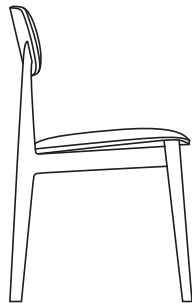

460
18"

460
18 1/4"

500
19 3/4"