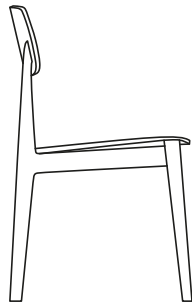

DIMENSIONS

Seat and backrest in wood

810
32"

460
18"

550
21 3/4"

500
19 3/4"

Padded seat and backrest

810
32"

460
18"

550
21 3/4"

500
19 3/4"

Padded seat and backrest in wood

810
32"

460
18"

550
21 3/4"

500
19 3/4"

Seat and backrest in wood

810
32"

460
18"

460
18 1/4"

500
19 3/4"

Padded seat and backrest

810
32"

460
18"