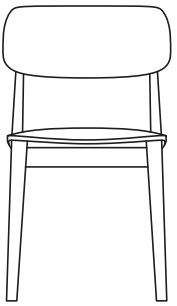

DESCRIPTION

Tipology	Chair with or without arms
Structure	Solid wood
Seat/backrest	Compact polyurethane with flexible polyurethane insert or wood and wood-derivative products
Final cover	Not removable in fabric - not removable in leather

DIMENSIONS

Seat and backrest in wood

810
32"

460
18"

550
21 3/4"

500
19 3/4"

Padded seat and backrest

810
32"

Seat and backrest in wood

810
32"

460
18"

460
18 1/4"

500
19 3/4"

Padded seat and backrest

810
32"

460
18"

460
18 1/4"

500
19 3/4"

Padded seat and backrest in wood

810
32"

460
18"

460
18 1/4"

500
19 3/4"