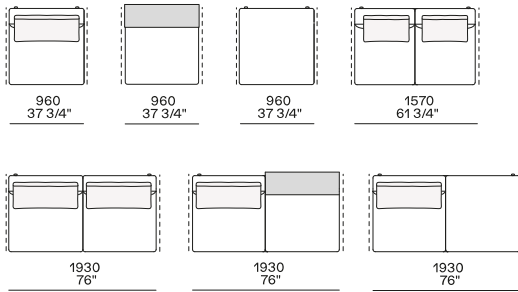

DIMENSIONS

Sofa

Lt-rt sofa

Modular sofa

Backrest cushions

Optional cushion

Headrest cushion

Freestanding elements

Lt-rt chaise longue-01

Lt-rt lounge chair

Also used as end unit

Poliform_sofas_BRERA_EI_freestanding_414px-03

Composable elements

Lt-rt end unit

Lt-rt end unit whitout arm

Lt-rt peninsula end unit

Lt-rt angled end-unit

Central unit

Angled central unit

Lt-rt corner unit

Lt-rt corner end unit

2380
93 3/4"

2625
103 1/4"

2800
110 1/4"

3340
131 1/2"

2400
94 1/2"

2645
104 1/4"

2820
111"

3360
132 1/4"

2180
85 3/4"

2440
96"

2600
102 1/4"