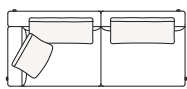

Lt-rt chaise longue-01

Lt-rt lounge chair

Also used as end unit

Poliform_sofas_BRERA_EI_freestanding_414px-03

Composable elements

Lt-rt end unit

Lt-rt end unit whitout arm

Lt-rt peninsula end unit

Lt-rt angled end-unit

Central unit

Angled central unit

Lt-rt corner unit

Lt-rt corner end unit

2380
93 3/4"

2625
103 1/4"

2800
110 1/4"

3340
131 1/2"

2400
94 1/2"

2645
104 1/4"

2820
111"

3360
132 1/4"

2180
85 3/4"

2440
96"

2600
102 1/4"