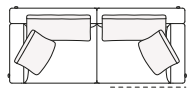

DIMENSIONS

Sofa

Lt-rt sofa

Modular sofa

Backrest cushions

Optional cushion

Headrest cushion

Freestanding elements

Lt-rt chaise longue-01

Lt-rt lounge chair

Also used as end unit

Poliform_sofas_BRERA_EI_freestanding_414px-03

Composable elements

Lt-rt end unit

Lt-rt end unit whitout arm

Lt-rt peninsula end unit

Lt-rt angled end-unit

Central unit

Angled central unit

Lt-rt corner unit

Lt-rt corner end unit

2380
93 3/4"

2625
103 1/4"

2800
110 1/4"

3340
131 1/2"

2400
94 1/2"

2645
104 1/4"

2820
111"

3360
132 1/4"

2180
85 3/4"

2440
96"

2600
102 1/4"