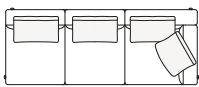

Lt-rt angled end-unit

Central unit

Angled central unit

Lt-rt corner unit

Lt-rt corner end unit

2380
93 3/4"

2625
103 1/4"

2800
110 1/4"

3130
123 1/4"

2625
103 1/4"

3130
123 1/4"

Lt-rt corner end unit whitout arm

2440
96"

2600
102 1/4"

3130
123 1/4"

3130
123 1/4"

COMPONENTS TYPOLOGY

Sofa with two arms

Sofa with one Slim arm and one arm

Sofa with shelf and one arm

3130
123 1/4"

410
16 1/4"

620
24 1/2"

445
17 1/2"