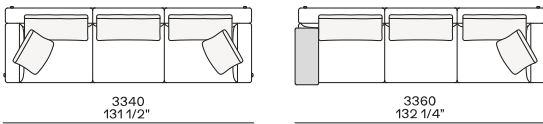

DIMENSIONS

Sofa

Lt-rt sofa

Modular sofa

Backrest cushions

Optional cushion

Headrest cushion

Freestanding elements

Lt-rt chaise longue-01

Lt-rt lounge chair

Also used as end unit

Poliform_sofas_BRERA_EI_freestanding_414px-03

Composable elements

Lt-rt end unit

Lt-rt end unit whitout arm

Lt-rt peninsula end unit

Lt-rt angled end-unit

Central unit

Angled central unit

Lt-rt corner unit

Lt-rt corner end unit

2380
93 3/4"

2625
103 1/4"

2800
110 1/4"