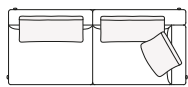

Lt-rt angled end-unit

Central unit

Angled central unit

Lt-rt corner unit

Lt-rt corner end unit

2380
93 3/4"

2625
103 1/4"

2800
110 1/4"

3130
123 1/4"

2625
103 1/4"

3130
123 1/4"

Lt-rt corner end unit whitout arm

2440
96"

2600
102 1/4"

3130
123 1/4"

3130
123 1/4"

COMPONENTS TYPOLOGY

Sofa with two arms

Sofa with one Slim arm and one arm

Sofa with shelf and one arm

3130
123 1/4"

410
16 1/4"

620
24 1/2"

445
17 1/2"