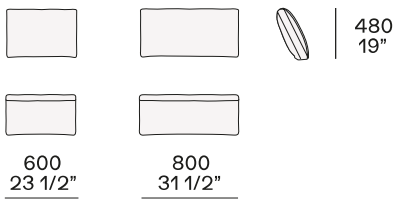

DIMENSIONS

Sofa

Lt-rt sofa

Modular sofa

Backrest cushions

Optional cushion

Headrest cushion

Freestanding elements

Lt-rt angled end-unit

Central unit

Angled central unit

Lt-rt corner unit

Lt-rt corner end unit

2380
93 3/4"

2625
103 1/4"

2800
110 1/4"