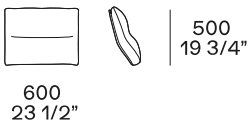

DIMENSIONS

Sofa

Lt-rt sofa

Modular sofa

Backrest cushions

Optional cushion

Headrest cushion

Freestanding elements

Lt-rt angled end-unit

Central unit

Angled central unit

Lt-rt corner unit

Lt-rt corner end unit

2380
93 3/4"

2625
103 1/4"

2800
110 1/4"