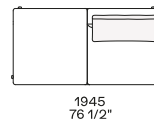

DIMENSIONS

Sofa

Lt-rt sofa

Modular sofa

Backrest cushions

Optional cushion

Headrest cushion

Freestanding elements

Lt-rt chaise longue-01

Lt-rt lounge chair

Also used as end unit

Poliform_sofas_BRERA_EI_freestanding_414px-03

Composable elements

Lt-rt end unit

Lt-rt end unit whitout arm

Lt-rt peninsula end unit

Lt-rt angled end-unit

Central unit

Angled central unit

Lt-rt corner unit

Lt-rt corner end unit

2380
93 3/4"

2625
103 1/4"

2800
110 1/4"