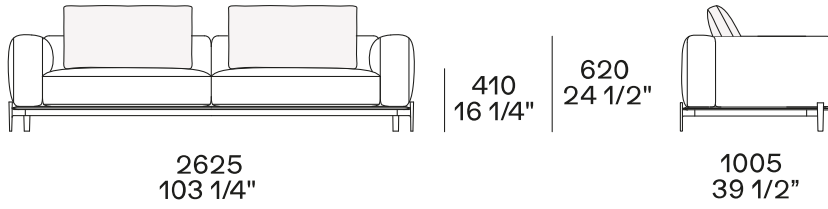

3130
123 1/4"

2625
103 1/4"

3130
123 1/4"

Lt-rt corner end unit whitout arm

2440
96"

2600
102 1/4"

3130
123 1/4"

3130
123 1/4"

COMPONENTS TYPOLOGY

Sofa with two arms

Sofa with one Slim arm and one arm

Sofa with shelf and one arm

3130
123 1/4"

410
16 1/4"

620
24 1/2"

445
17 1/2"

1020
40 1/4"

Sofa without arm and with shelf

1975
77 3/4"

410
16 1/4"

620
24 1/2"

445
17 1/2"

1020
40 1/4"