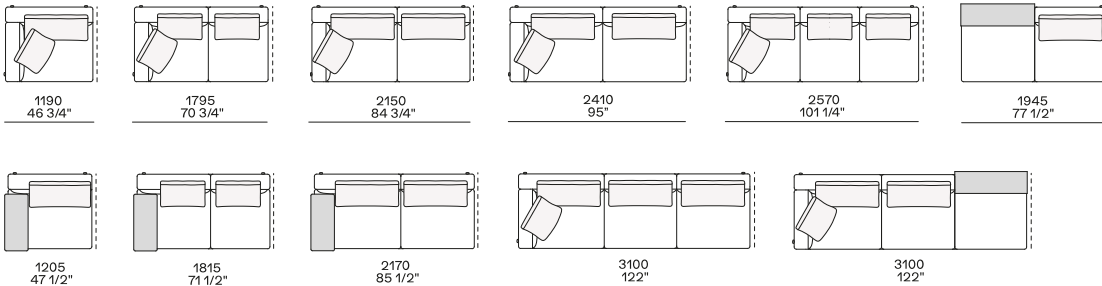

DIMENSIONS

Sofa

Lt-rt sofa

Modular sofa

Backrest cushions

Optional cushion

Headrest cushion

Freestanding elements

Lt-rt chaise longue-01

Lt-rt lounge chair

Also used as end unit

Poliform_sofas_BRERA_EI_freestanding_414px-03

Composable elements

Lt-rt end unit

Lt-rt end unit whitout arm

Lt-rt peninsula end unit

Lt-rt angled end-unit

Central unit

Angled central unit

Lt-rt corner unit

Lt-rt corner end unit

2380
93 3/4"

2625
103 1/4"

2800
110 1/4"