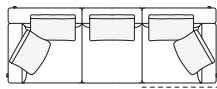

DIMENSIONS

Sofa

Lt-rt sofa

Modular sofa

Backrest cushions

Optional cushion

Headrest cushion

Freestanding elements

Lt-rt chaise longue-01

Lt-rt lounge chair

Also used as end unit

Poliform_sofas_BRERA_EI_freestanding_414px-03

Composable elements

Lt-rt end unit

Lt-rt end unit whitout arm

Lt-rt peninsula end unit

Lt-rt angled end-unit

Central unit

Angled central unit

Lt-rt corner unit

Lt-rt corner end unit

2380
93 3/4"

2625
103 1/4"

2800
110 1/4"

3340
131 1/2"

2400
94 1/2"

2645
104 1/4"

2820
111"

3360
132 1/4"

2180
85 3/4"

2440
96"

2600
102 1/4"