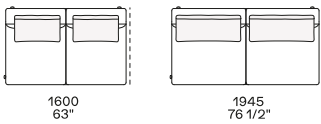

DIMENSIONS

Sofa

Lt-rt sofa

Modular sofa

Backrest cushions

Optional cushion

Headrest cushion

Freestanding elements

Lt-rt chaise longue-01

Lt-rt lounge chair

Also used as end unit

Poliform_sofas_BRERA_EI_freestanding_414px-03

Composable elements

Lt-rt end unit

Lt-rt end unit whitout arm

Lt-rt peninsula end unit

Lt-rt angled end-unit

Central unit

Angled central unit

Lt-rt corner unit

Lt-rt corner end unit

2380
93 3/4"

2625
103 1/4"

2800
110 1/4"