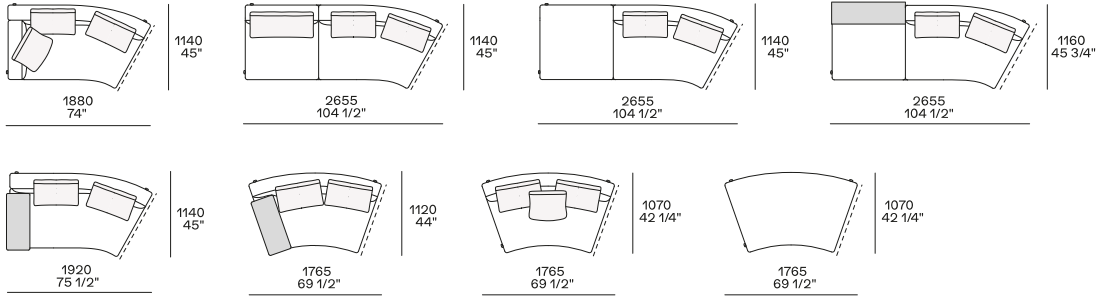

DIMENSIONS

Sofa

Lt-rt sofa

Modular sofa

Backrest cushions

Optional cushion

Headrest cushion

Freestanding elements

Lt-rt chaise longue-01

Lt-rt lounge chair

Also used as end unit

Poliform_sofas_BRERA_EI_freestanding_414px-03

Composable elements

Lt-rt end unit

Lt-rt end unit whitout arm

Lt-rt peninsula end unit

Lt-rt angled end-unit

Central unit

Angled central unit

Lt-rt corner unit

Lt-rt corner end unit

2380
93 3/4"

2625
103 1/4"

2800
110 1/4"