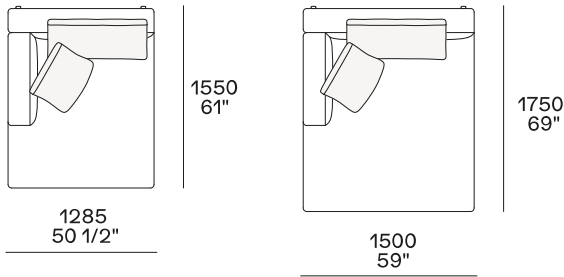

DIMENSIONS

Sofa

Lt-rt sofa

Modular sofa

Backrest cushions

Optional cushion

Headrest cushion

Freestanding elements

Lt-rt chaise longue-01

Lt-rt lounge chair

Also used as end unit

Poliform_sofas_BRERA_EI_freestanding_414px-03

Composable elements

Lt-rt end unit

Lt-rt end unit whitout arm

Lt-rt peninsula end unit

Lt-rt angled end-unit

Central unit

Angled central unit

Lt-rt corner unit

Lt-rt corner end unit

2380
93 3/4"

2625
103 1/4"

2800
110 1/4"