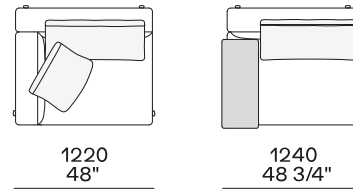

Lt-rt lounge chair