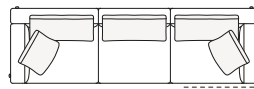

DIMENSIONS

Sofa

Lt-rt sofa

Modular sofa

Backrest cushions

Optional cushion

Headrest cushion

Freestanding elements

Lt-rt chaise longue-01

Lt-rt lounge chair

Also used as end unit

Poliform_sofas_BRERA_EI_freestanding_414px-03

Composable elements

Lt-rt end unit

Lt-rt end unit whitout arm

Lt-rt peninsula end unit

Lt-rt angled end-unit

Central unit

Angled central unit

Lt-rt corner unit

Lt-rt corner end unit

2380
93 3/4"

2625
103 1/4"

2800
110 1/4"

3340
131 1/2"

2400
94 1/2"

2645
104 1/4"

2820
111"

3360
132 1/4"

2180
85 3/4"

2440
96"

2600
102 1/4"