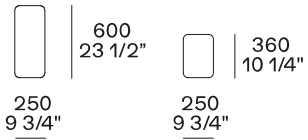

Poliform_sofas_BRERA_EI_freestanding_414px-03