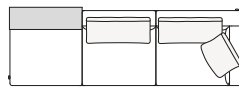

3130
123 1/4"

2625
103 1/4"

3130
123 1/4"

Lt-rt corner end unit whitout arm

2440
96"

2600
102 1/4"

3130
123 1/4"

3130
123 1/4"

COMPONENTS TYPOLOGY

Sofa with two arms

Sofa with one Slim arm and one arm

Sofa with shelf and one arm

3130
123 1/4"

410
16 1/4"

620
24 1/2"

445
17 1/2"