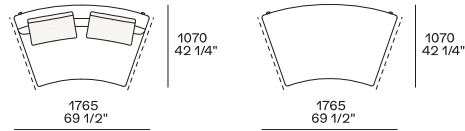

DIMENSIONS

Sofa

Lt-rt sofa

Modular sofa

Backrest cushions

Optional cushion

Headrest cushion

Freestanding elements

Lt-rt chaise longue-01

Lt-rt lounge chair

Also used as end unit

Poliform_sofas_BRERA_EI_freestanding_414px-03

Composable elements

Lt-rt end unit

Lt-rt end unit whitout arm

Lt-rt peninsula end unit

Lt-rt angled end-unit

Central unit

Angled central unit

Lt-rt corner unit

Lt-rt corner end unit

2380
93 3/4"

2625
103 1/4"

2800
110 1/4"