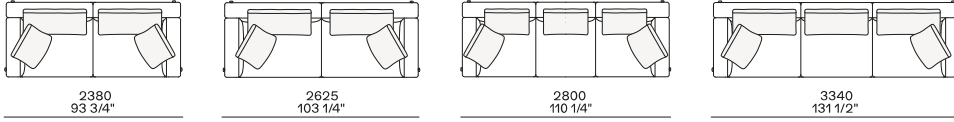

DESCRIPTION

Tipology	A modular, joint-free, flexibly assembled sofa
Structure	Wood and wood-derivative products
Base	Wood and wood-derivative products with cover in hide
Feet	Die-cast painted aluminium
Seat cushion	Multi-density polyurethane foam and springs
Pre-cover	Cotton canvas and down
Backrest cushion	Multi-density polyurethane foam
Optional cushions	Cotton canvas and down
Final cover	Removable cover in fabric or leather
Headrest	Cushion: cotton canvas and down Structure: metal with cover in hide
Slim arm / Shelf	Wood and wood-derivative products with metal insert and cover in hide

DIMENSIONS

Sofa

Lt-rt sofa

Modular sofa

Backrest cushions

Optional cushion

Headrest cushion

Freestanding elements

1020
40 1/4"

Sofa without arm and with shelf

1975
77 3/4"

410
16 1/4"

620
24 1/2"

445
17 1/2"

1020
40 1/4"