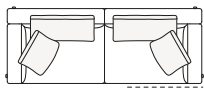

DIMENSIONS

Sofa

Lt-rt sofa

Modular sofa

Backrest cushions

Optional cushion

Headrest cushion

Freestanding elements

Lt-rt chaise longue-01

Lt-rt lounge chair

Also used as end unit

Poliform_sofas_BRERA_EI_freestanding_414px-03

Composable elements

Lt-rt end unit

Lt-rt end unit whitout arm

Lt-rt peninsula end unit

Lt-rt angled end-unit

Central unit

Angled central unit

Lt-rt corner unit

Lt-rt corner end unit

2380
93 3/4"

2625
103 1/4"

2800
110 1/4"

3340
131 1/2"

2400
94 1/2"

2645
104 1/4"

2820
111"

3360
132 1/4"

2180
85 3/4"

2440
96"

2600
102 1/4"