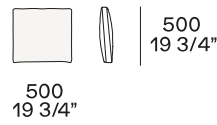

DIMENSIONS

Sofa

Lt-rt sofa

Modular sofa

Backrest cushions

Optional cushion

Headrest cushion

Freestanding elements

Lt-rt chaise longue-01

Lt-rt lounge chair

Also used as end unit

Poliform_sofas_BRERA_EI_freestanding_414px-03

Composable elements

Lt-rt end unit

Lt-rt end unit whitout arm

Lt-rt peninsula end unit

Lt-rt angled end-unit

Central unit

Angled central unit

Lt-rt corner unit

Lt-rt corner end unit

2380
93 3/4"

2625
103 1/4"

2800
110 1/4"