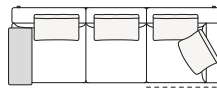

DIMENSIONS

Sofa

Lt-rt sofa

Modular sofa

Backrest cushions

Optional cushion

Headrest cushion

Freestanding elements

Lt-rt chaise longue-01

Lt-rt lounge chair

Also used as end unit

Poliform_sofas_BRERA_EI_freestanding_414px-03

Composable elements

Lt-rt end unit

Lt-rt end unit whitout arm

Lt-rt peninsula end unit

Lt-rt angled end-unit

Central unit

Angled central unit

Lt-rt corner unit

Lt-rt corner end unit

2380
93 3/4"

2625
103 1/4"

2800
110 1/4"

3340
131 1/2"

2400
94 1/2"

2645
104 1/4"

2820
111"

3360
132 1/4"

2180
85 3/4"

2440
96"

2600
102 1/4"