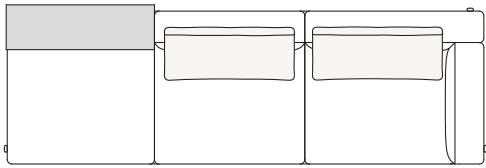

COMPONENTS TYPOLOGY

Sofa with two arms

Sofa with one Slim arm and one arm

Sofa with shelf and one arm

3130
123 1/4"

410
16 1/4"

620
24 1/2"

445
17 1/2"

1020
40 1/4"

Sofa without arm and with shelf

1975
77 3/4"

410
16 1/4"

620
24 1/2"

445
17 1/2"

1020
40 1/4"