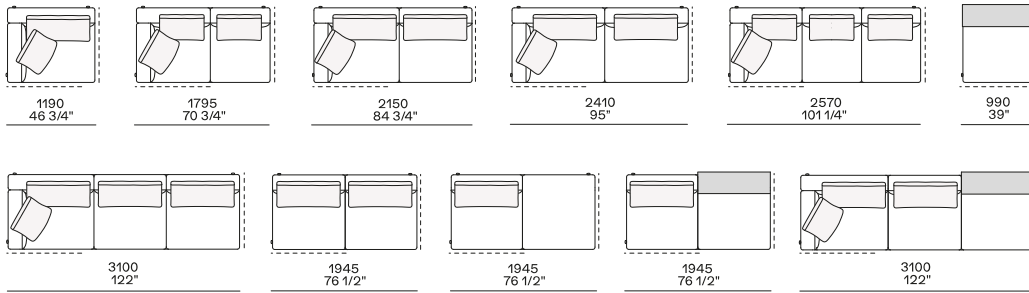

Lt-rt chaise longue-01

Lt-rt lounge chair

Also used as end unit

Poliform_sofas_BRERA_EI_freestanding_414px-03

Composable elements

Lt-rt end unit

Lt-rt end unit whitout arm

Lt-rt peninsula end unit

Lt-rt angled end-unit

Central unit

Angled central unit

Lt-rt corner unit

Lt-rt corner end unit

2380
93 3/4"

2625
103 1/4"

2800
110 1/4"

3340
131 1/2"

2400
94 1/2"

2645
104 1/4"

2820
111"

3360
132 1/4"

2180
85 3/4"

2440
96"

2600
102 1/4"