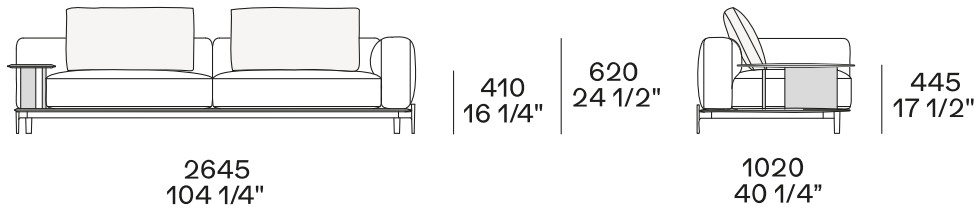

3130
123 1/4"

2625
103 1/4"

3130
123 1/4"

Lt-rt corner end unit whitout arm

2440
96"

2600
102 1/4"

3130
123 1/4"

3130
123 1/4"

COMPONENTS TYPOLOGY

Sofa with two arms

Sofa with one Slim arm and one arm

Sofa with shelf and one arm

3130
123 1/4"

410
16 1/4"

620
24 1/2"

445
17 1/2"

1020
40 1/4"

Sofa without arm and with shelf

1975
77 3/4"

410
16 1/4"

620
24 1/2"

445
17 1/2"

1020
40 1/4"