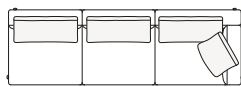

3130
123 1/4"

2625
103 1/4"

3130
123 1/4"

Lt-rt corner end unit whitout arm

2440
96"

2600
102 1/4"

3130
123 1/4"

3130
123 1/4"

COMPONENTS TYPOLOGY

Sofa with two arms

Sofa with one Slim arm and one arm

Sofa with shelf and one arm

3130
123 1/4"

410
16 1/4"

620
24 1/2"

445
17 1/2"