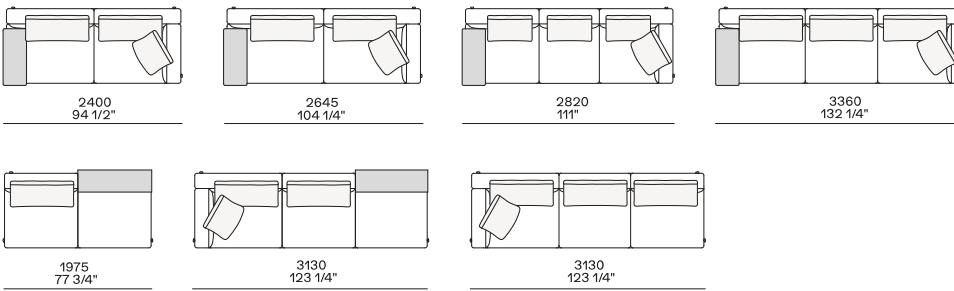

DESCRIPTION

Tipology	A modular, joint-free, flexibly assembled sofa
Structure	Wood and wood-derivative products
Base	Wood and wood-derivative products with cover in hide
Feet	Die-cast painted aluminium
Seat cushion	Multi-density polyurethane foam and springs
Pre-cover	Cotton canvas and down
Backrest cushion	Multi-density polyurethane foam
Optional cushions	Cotton canvas and down
Final cover	Removable cover in fabric or leather
Headrest	Cushion: cotton canvas and down Structure: metal with cover in hide
Slim arm / Shelf	Wood and wood-derivative products with metal insert and cover in hide

DIMENSIONS

Sofa

Lt-rt sofa

Modular sofa

Backrest cushions

Optional cushion

Headrest cushion

Freestanding elements

COMPONENTS TYPOLOGY

Sofa with two arms

Sofa with one Slim arm and one arm

Sofa with shelf and one arm

3130
123 1/4"

410
16 1/4"

620
24 1/2"

445
17 1/2"

1020
40 1/4"

Sofa without arm and with shelf

1975
77 3/4"

410
16 1/4"

620
24 1/2"

445
17 1/2"

1020
40 1/4"