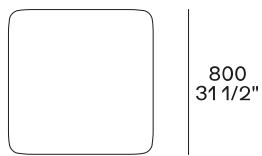

DESCRIPTION

Tipology

Coffe table

Structure

Wood version: medium density fibre panel veneered

Hide version: solid wood and wood-derivative products covered in hide Attiva il supporto per lo screen reader

Top

Wood version: medium density fibre panel veneered

Hide version: wood and wood-derivative products covered in hide

DIMENSIONS

Height mm 635

Height mm 330

Hide version

Height mm 500

Hide version