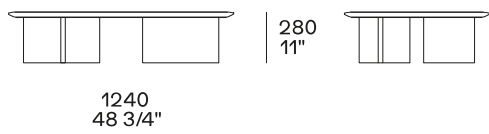

DESCRIPTION

Tipology

Coffe table

Structure

Wood version: medium density fibre panel veneered

Hide version: solid wood and wood-derivative products covered in hide Attiva il supporto per lo screen reader

Top

Wood version: medium density fibre panel veneered

Hide version: wood and wood-derivative products covered in hide

DIMENSIONS

Height mm 635

Height mm 330

Hide version

Height mm 500

Hide version