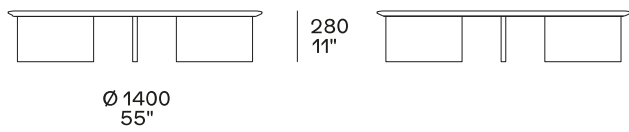

DESCRIPTION

Tipology

Coffe table

Structure

Wood version: medium density fibre panel veneered

Hide version: solid wood and wood-derivative products covered in hide Attiva il supporto per lo screen reader

Top

Wood version: medium density fibre panel veneered

Hide version: wood and wood-derivative products covered in hide

DIMENSIONS

Height mm 635

Height mm 330

Hide version

Height mm 500

Hide version