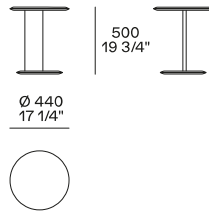

Wood version: medium density fibre panel veneered

Hide version: wood and wood-derivative products covered in hide

DIMENSIONS

Height mm 635

Height mm 330

Hide version

Height mm 500

Hide version

Optional tray

STRUCTURE FINISHES

Wood

Woods

Hide

Hide

TOP FINISHES

Wood