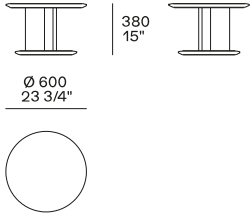

Wood version: medium density fibre panel veneered

Hide version: wood and wood-derivative products covered in hide

DIMENSIONS

Height mm 635

Height mm 330

Hide version

Height mm 500

Hide version

Optional tray

STRUCTURE FINISHES

Wood

Woods

Hide

Hide

TOP FINISHES

Wood