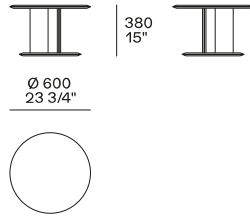

Wood version: medium density fibre panel veneered

Hide version: wood and wood-derivative products covered in hide

DIMENSIONS

Height mm 635

Height mm 330

Hide version

Height mm 500

Hide version