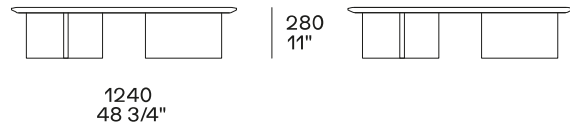

DESCRIPTION

Tipology

Coffe table

Structure

Wood version: medium density fibre panel veneered

Hide version: solid wood and wood-derivative products covered in hide Attiva il supporto per lo screen reader

Top

Wood version: medium density fibre panel veneered

Hide version: wood and wood-derivative products covered in hide

DIMENSIONS

Height mm 635

Height mm 330

Hide version

Height mm 500

Hide version