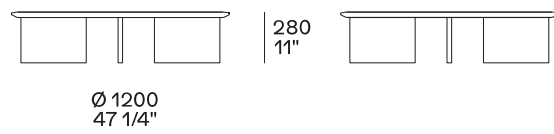

DESCRIPTION

Tipology

Coffe table

Structure

Wood version: medium density fibre panel veneered

Hide version: solid wood and wood-derivative products covered in hide Attiva il supporto per lo screen reader

Top

Wood version: medium density fibre panel veneered

Hide version: wood and wood-derivative products covered in hide

DIMENSIONS

Height mm 635

Height mm 330

Hide version

Height mm 500

Hide version