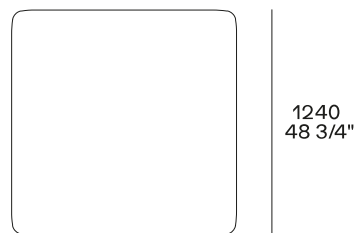

DESCRIPTION

Tipology

Coffe table

Structure

Wood version: medium density fibre panel veneered

Hide version: solid wood and wood-derivative products covered in hide Attiva il supporto per lo screen reader

Top

Wood version: medium density fibre panel veneered

Hide version: wood and wood-derivative products covered in hide

DIMENSIONS

Height mm 635

Height mm 330

Hide version

Height mm 500

Hide version