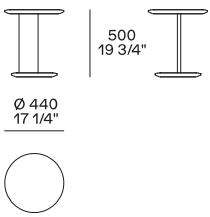

Wood version: medium density fibre panel veneered

Hide version: wood and wood-derivative products covered in hide

DIMENSIONS

Height mm 635

Height mm 330

Hide version

Height mm 500

Hide version

Optional tray

STRUCTURE FINISHES

Wood

Woods

Hide

Hide

TOP FINISHES

Wood