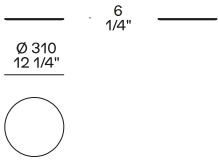

Wood version: medium density fibre panel veneered

Hide version: wood and wood-derivative products covered in hide

DIMENSIONS

Height mm 635

Height mm 330

Hide version

Height mm 500

Hide version