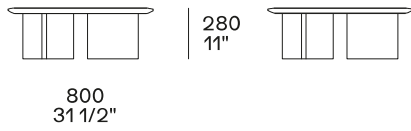

DESCRIPTION

Tipology

Coffe table

Structure

Wood version: medium density fibre panel veneered

Hide version: solid wood and wood-derivative products covered in hide Attiva il supporto per lo screen reader

Top

Wood version: medium density fibre panel veneered

Hide version: wood and wood-derivative products covered in hide

DIMENSIONS

Height mm 635

Height mm 330

Hide version

Height mm 500

Hide version