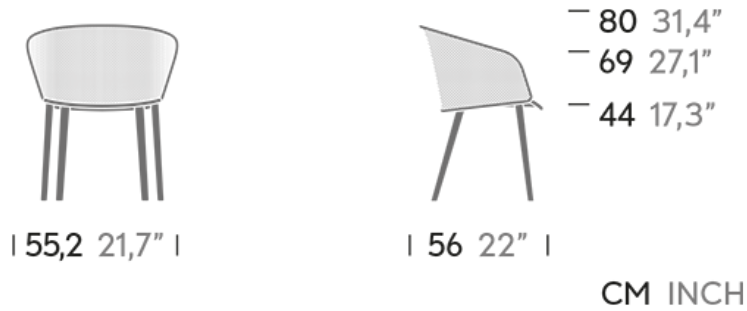

Kettal
Stampa
Armchair

Outdoor

CM INCH

HUNDRED MILE
6380 Mill Street
Rhinebeck, NY 12572
o 845.516.4522
m 917.940.4312
josh@100mileny.com
www.100mileny.com

HUNDRED MILE HOME