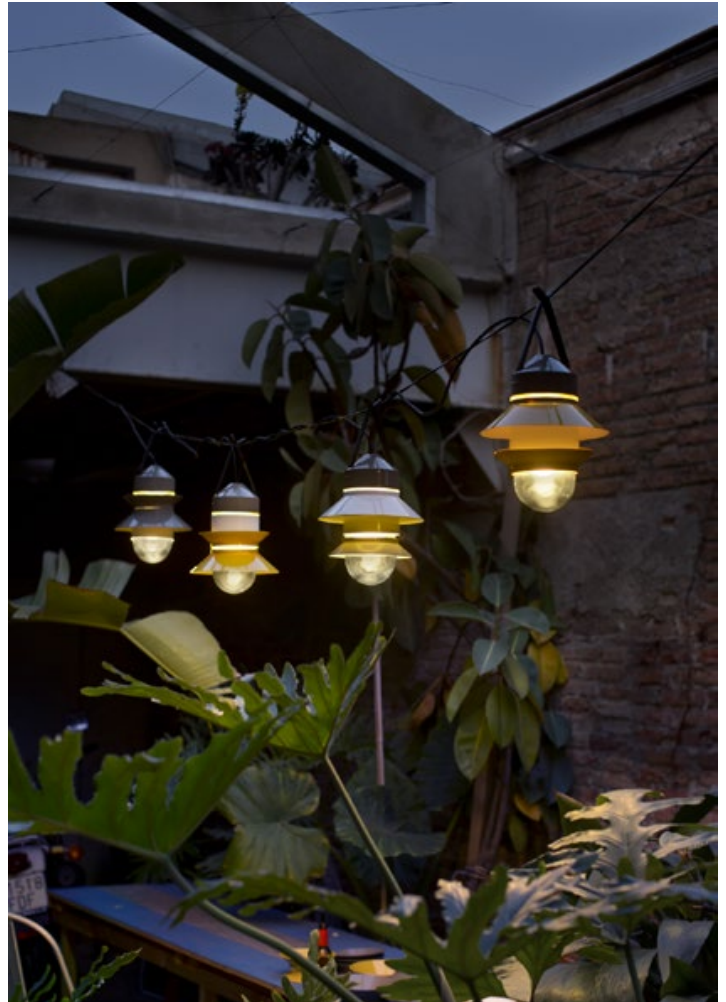

# Santorini Sputnik Estudio

**marset**

**Santorini**

**Garland connector**

**Santorini with Canopy IP65**

**Santorini**

E26 LED Type A19 8W

- White (Ral 9003)
- Grey (Ral 7039)
- Mustard (Ral 1032)

Black electrical cord

Blown, pressed glass diffuser attached to a gray polycarbonate structure. Shades available in numerous colors. Ceiling rose and metal support lacquered in grey. Metallic support stainless anti-oxidant cataphoresis treatment for outdoor.

Suitable for wet locations

- [Download](#) Assembly Instructions
- [Download](#) 2D
- [Download](#) 3D
- [Download](#) Photometric data

info@marset.com  
www.marset.com

Inspired by the lanterns found on fishing boats, this collection of outdoor customizable lamps allows you to create multiple compositions. Users can choose how many shades to place on the diffuser, along with their order, position and direction.