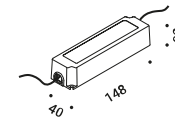

Drivers / Alimentatori

Driver / Alimentatore	Not included
110-240V 24V/25W/IP67/ON/OFF	1Z1120620

Optional accessories / Accessori opzionali

Installation kits / Kit d'installazione

Driver connector IP68 / Connettore driver IP68	Included
1 Piece	1A1660000.00.00