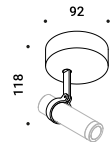

Matt Black - 2700K
 Matt Black - 3000K

1A5110400.27.20
 1A5110400.30.20

Compulsory accessories / Accessori obbligatori

Installation kits / Kit d'installazione

Wall bracket / Staffa da parete		Not included
Stainless Steel	Brushed INOX	1A4431000.00.00

Ceiling rose / Rosone		Not included
Matt Black	Brushed INOX	1A4441000.00.00

Earth spike / Picchetto		Not included
Stainless Steel	Brushed INOX	1A4451000.00.00

Tree strap / Cinghia per albero		Not included
Standard	Length 1 m	1A4590000.00.00