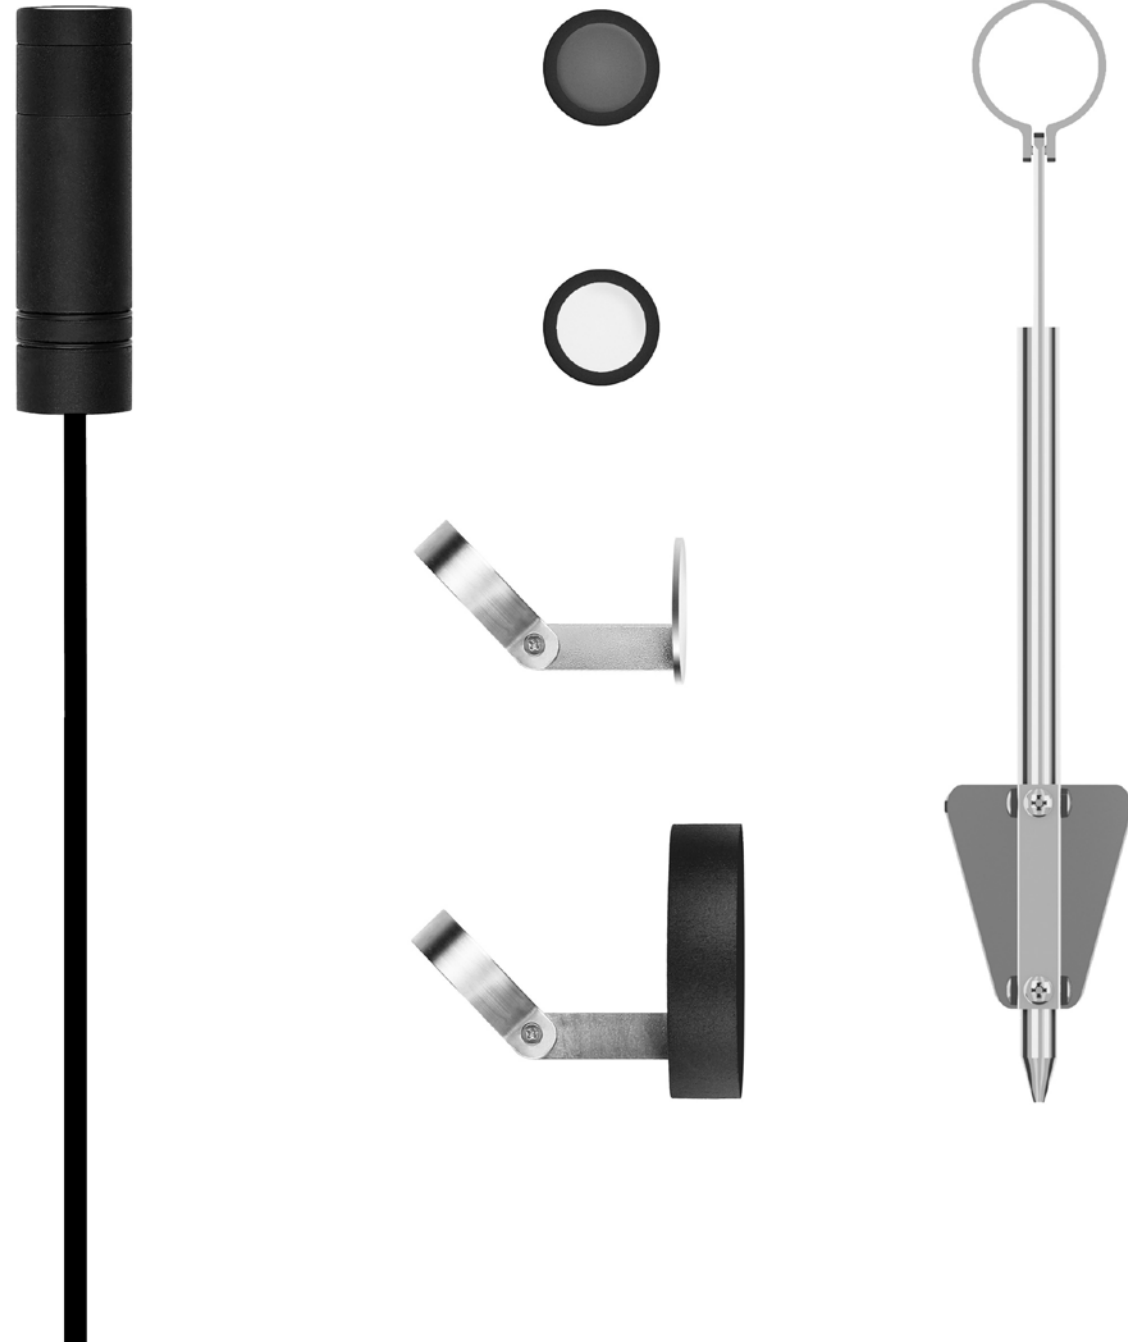

Matt Black - 2700K
 Matt Black - 3000K

1A5110400.27.20
 1A5110400.30.20

Compulsory accessories / Accessori obbligatori

Installation kits / Kit d'installazione

Wall bracket / Staffa da parete		Not included
Stainless Steel	Brushed INOX	1A4431000.00.00