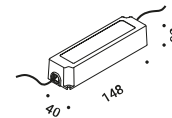

Drivers / Alimentatori

Driver / Alimentatore		Not included
110-240V	24V/25W/IP67/ON/OFF	1Z1120620

Optional accessories / Accessori opzionali

Installation kits / Kit d'installazione

Driver connector IP68 / Connettore driver IP68		Included
1 Piece		1A1660000.00.00