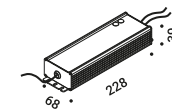

Driver / Alimentatore			Not included
100-240V	24V/150W/IP67/1-10V	UTOPIA 12	1Z1120500

Controller		Not included
DALI - PUSH - 0/1-10V - TRIAC - IP20		1Z2170010

**Optional accessories / Accessori opzionali**