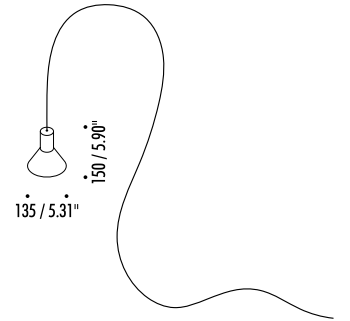

The sizes are expressed in millimeters / inches.

DESIGN DAVIDE GROPPI - BEPPE MERLANO - 2022
OUTDOOR LAMP - METAL

UL certification pending

IP65

NEURO OUTDOOR

1A4030403.27.20	MATT BLACK - 2700K	24 V DC - 4,2 W LED
1A4030403.30.20	MATT BLACK - 3000K	2700K - 262 lm - CRI > 90 / 3000K - 282 lm - CRI > 90
		BLACK CABLE 10 m / 393.70"
		DRIVER NOT INCLUDED