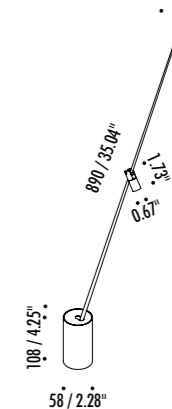

DESIGN DAVIDE GROPPI - 2022
TABLE LAMP - ABS - CARBON FIBER - METAL

FM