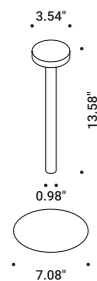

Table / Direct / Wireless

Material	ABS - Metal - Methacrylate			
Finish	.03 Matt White	.04 Matt Black	.18 Matt Gold	.27 Gravity Black
	.30 Grey Blue	.31 Black Red	.33 Black Green	.35 Grey Green
	.40 Grey Beige			

Note Chargeable table luminaire. Magnetic fixing stem. Touch ON/OFF.
Battery life: 12 hours.