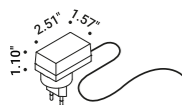

Optional accessories

Drivers