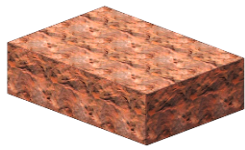

Model type

Size

W - L - H

approx. in cm

1365 side table / stool
on rollers

30 x 30 x 50

40 x 40 x 40

1365 coffee table
on rollers

60 x 100 x 30

Note:

We offer a special price for the below listed stone types.
For all other stones the higher price applies.

*** stone selection for special price:**

white	Carrara, Calacatta Gold
black	Silver Wave, Orobico Black
brown	Grafit Brown, Oxford Grey

Special sizes on request.

Top
stone frame box 2 cm
leathered
*** special price**
as per stone selection

Top
stone frame box 2 cm
leathered
PG 2 - 4b
all other stones

Top
stone frame box 2 cm
leathered
PG 5 + 6
all other stones