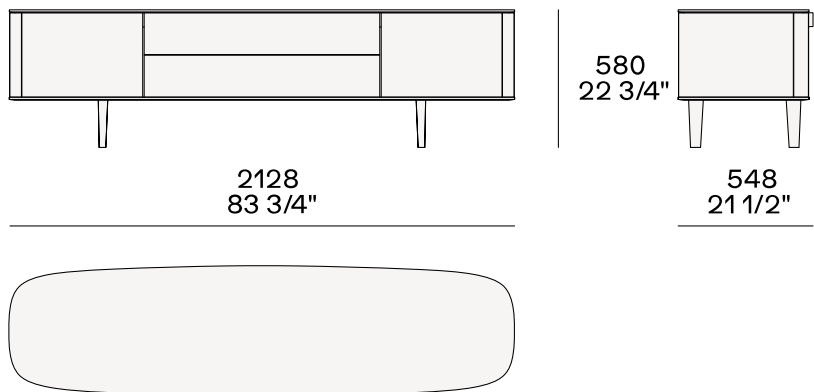

Two leaf doors and two drawers