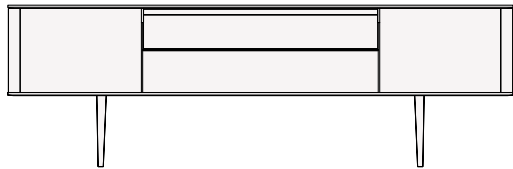

## DESCRIPTION

<b>Typology</b>	Sideboard
<b>Structure</b>	Panel of wooden particles in veneer
<b>Top</b>	Panel of wooden particles in veneer or marble
<b>Feet</b>	Aluminium painted
<b>Shelf</b>	Glass
<b>Drawers structure</b>	Panel of wooden particles melamine

## DIMENSIONS

### Two leaf doors, drawer and open compartment

2128  
83 3/4"

680  
26 3/4"

548  
21 1/2"