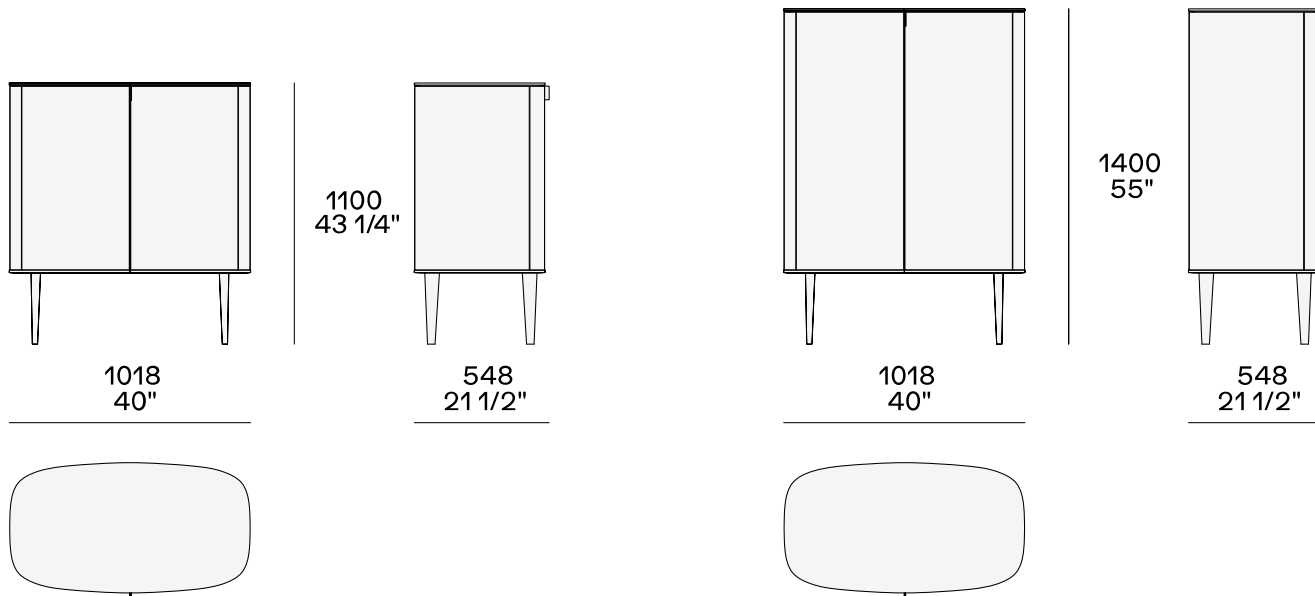

Two leaf doors