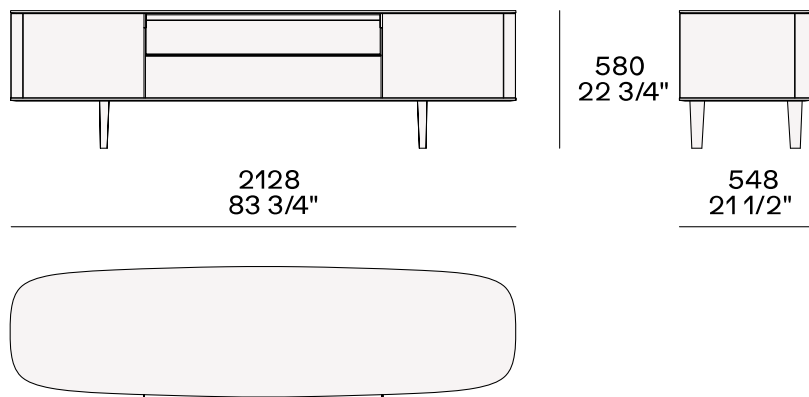

Two leaf doors, drawer and open compartment