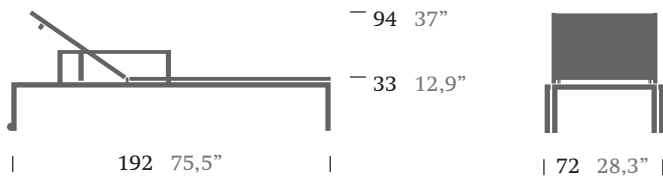

KETTAL

Object

Via deckchair with arms

Designer

Kettal Studio

Collection

Kettal Landscape

Reference

12602

Dimensions

(cm / inch)

Standard Finishes

Terrain paints

726

Manganese

Terrain fabrics

Optional Colours

Aluminium, Parallel Fabric, Fabrics, Lamine Fabrics

 Stackable  Wheels

Characteristics

Deckchair

Units box	2
Box Weight	13,40 Kg / 29,5 Lbs
Box Volume	1,15 m ³ / 40,6 cft.

Seat / back cushions