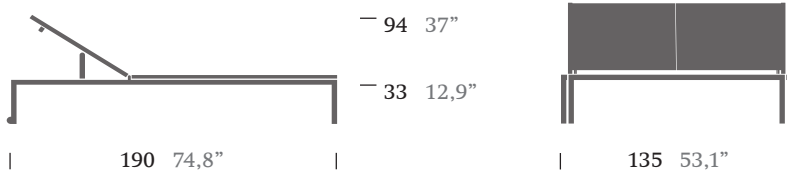

KETTAL

Object

Double via deckchair

Designer

Kettal Studio

Collection

Kettal Landscape

Reference

12610

Dimensions

(cm / inch)

Standard Finishes

Terrain paints

726
Manganese

Terrain fabrics

289
Fog Laminate

Optional Colours

Aluminium, Parallel Fabric, Fabrics, Laminate Fabrics

 **Wheels**

Characteristics

Deckchair

Units box	2
Box Weight	22 Kg / 48,5 Lbs
Box Volume	1,9 m ³ / 67 cft.

Seat / back cushions

Units box	1
Box Weight	8,02 Kg / 17,6 Lbs
Box Volume	0,69 m ³ / 24,3 cft.
C.O.M.	6,08 ml