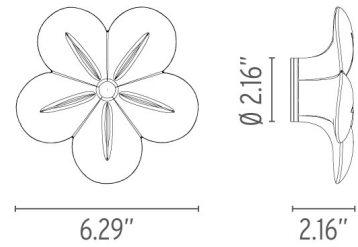

Wallflower - Specification Sheet
by Marcel Wanders, 2009

Mounting

Lamp (Bulb) Description	1 LED x 1W - 3000K - 72lm
Environment	Indoor/Outdoor
Finish	Grey/Glass
Technical and Product Description	WALLFLOWER standing fixture with direct light. Glass body with anodized aluminum fittings. Remote driver required (not included). Available in transparent or acid-etched glass.
	NOTE: Fixture requires integrated power supply driver for single fixture or remote housing with power supply driver for multiple fixtures. Please consult with Customer Service when ordering this item.

F9450061 Grey/Glass

Physical

Construction Material	Aluminum, Glass
Weight	1.5 lbs

Dimensional Image

Certifications
ADA