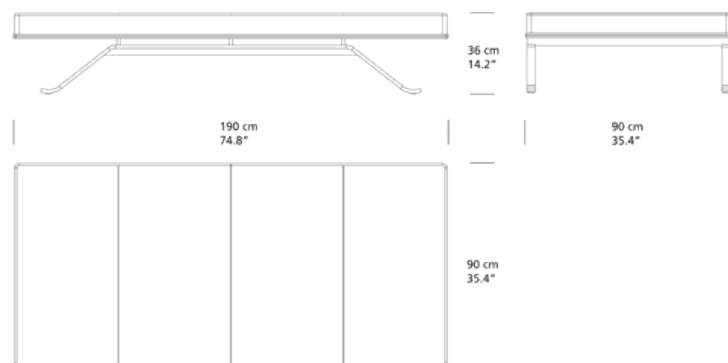

EUROPE

Tel.: + 1 (310) 842-8656

Carl Hansen & Søn A/S

Hylkedamvej 77-79
Bygning 2
DK 5591 Gelsted
Denmark

Tel: +45 66 12 14 04
Fax: +45 65 91 60 04
info@carlhansen.com

Carl Hansen & Søn Flagship Store

Bredgade 21
1260 Copenhagen K
Denmark

Phone: +45 64 47 23 60
retail@carlhansen.dk

Carl Hansen & Søn Showroom Oslo

Drammensveien 130 B9
0277 Oslo
Norway

Contract
+47 926 83 994
mh@carlhansen.dk

Retail
+47 900 77 087
hrs@carlhansen.dk

Carl Hansen & Søn Showroom London

16 Bowling Green Lane
London
EC1R 0BD
United Kingdom

THE DESIGNER

As the son of Jørgen Kastholm, **Thomas Bo Kastholm** was born into a family that lived for furniture design.

Thomas Bo Kastholm followed in his father's footsteps, studying design at the Danish Design School and has worked for studios on both Denmark and Germany.

Cooperation between Carl Hansen & Søn and **Thomas Bo Kastholm** began in 2009 with the introduction of TK8, Daybed.

Experience the TK8 Daybed by Thomas Bo Kastholm

VARIANTS CHOICES AND DIMENSIONS

TESTS AND CERTIFICATIONS

All tests and certificates are available on request.