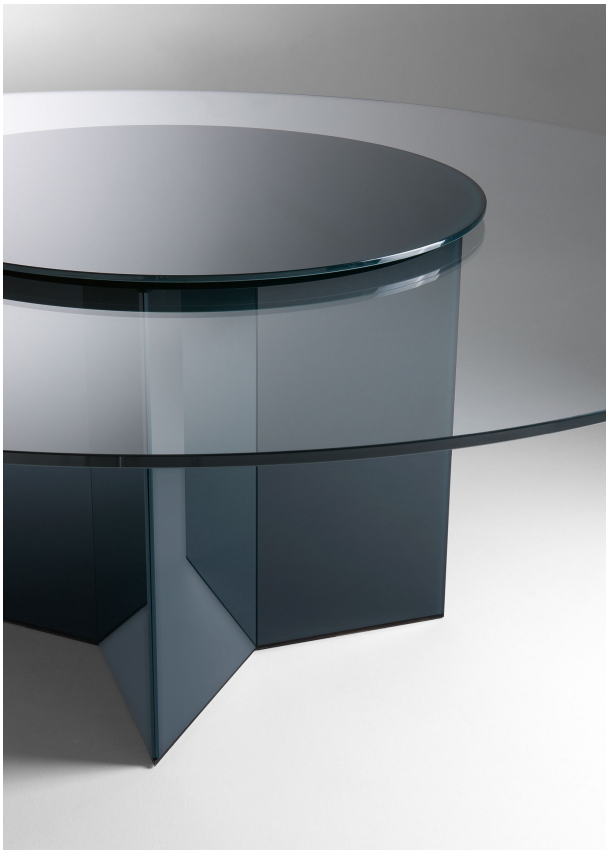


Yol

Oscar e Gabriele Buratti
2013

Tavolo con piano in cristallo extralight 15 mm.
Al centro del tavolo piano girevole in cristallo retroverniciato brillante 10 mm nei colori del campionario.
Base in legno rivestita in cristallo retroverniciato.

Table with 15 mm extralight glass top.
In the middle of the top rotating plate in 10 mm bright painted glass as per samples.
Wooden base covered by painted glass.

Dimensioni / Sizes
Inches:
Ø 71" x 29¼" h
Ø 78¾" x 29¼" h
Ø 86¾" x 29¼" h
Ø 94½" x 29¼" h

Cristallo / Glass

Extralight
Extralight

*Bianco
brillante*
Bright white

Nero brillante
Bright black

*Cemento
brillante*
Bright cement

*Champagne
brillante*
*Bright
champagne*

*Cipria
brillante*
*Bright rose
powder*