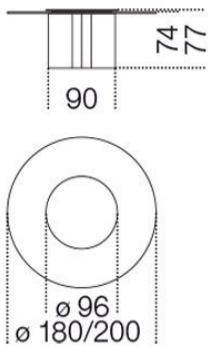


Yol

Oscar e Gabriele Buratti
2013

Tavolo con piano in cristallo extralight 15 mm.
Al centro del tavolo piano girevole in cristallo retroverniciato brillante 10 mm nei colori del campionario.
Base in legno rivestita in cristallo retroverniciato.

Table with 15 mm extralight glass top.
In the middle of the top rotating plate in 10 mm bright painted glass as per samples.
Wooden base covered by painted glass.

Dimensioni / Sizes
Inches:
Ø 71" x 29¼" h
Ø 78¾" x 29¼" h
Ø 86¾" x 29¼" h
Ø 94½" x 29¼" h