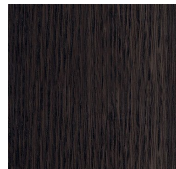

Table with 15 mm transparent tempered glass top.  
Base in whitened oak, wengé stained or tobacco stained.  
Available also white, dark grey, black or lacquered with "fabric" touch effect in the colours chestnut, sand and canapa.  
Metal parts in satin stainless steel.

### *Metallo / Metal*

*Acciaio inox*  
*satinato*  
*Satin stainless*  
*steel*

---

### *Legno / Wood*

*Rovere*  
*sbiancato*  
*Whitened oak*

*Rovere tinto*  
*wengè*  
*Wengè stained*  
*oak*

*Rovere tinto*  
*tabacco*  
*Tobacco*  
*stained oak*

*Bianco poro*  
*chiuso*  
*White closed*  
*pore*

*Nero poro*  
*chiuso*  
*Black closed*  
*pore*

*Grigio umbro*  
*poro chiuso*  
*Dark grey*  
*closed pore*

*Canapa effetto*  
*tessuto*  
*Canapa*  
*"fabric" touch*  
*effect*

*Sabbia effetto*  
*tessuto*  
*Sand "fabric"*  
*touch effect*