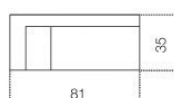


Sottomano

Studio G&R

*Sottomano in cuoio e pelle scamosciata.
Disponibile nei colori del campionario.*

*Leather or suede writing pad. Available in
the finishes as per samples.*

Dimensioni / Sizes
81 x 35h cm (Elegance)
62 x 42h cm (President
Scrivania)
65 x 43h cm (President Junior)
75 x 45h cm (President Senior)

Inches
32" x 14"h (Elegance)
24½" x 16¾"h (President
Scrivania)
25¾" x 17"h (President Junior)
29¾" x 17¾"h (President
Senior)

Elegance

President Scrivania

President Junior

President Senior

Pelle scamosciata / Suede