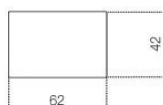


Sottomano

Studio G&R

*Sottomano in cuoio e pelle scamosciata.
Disponibile nei colori del campionario.*

*Leather or suede writing pad. Available in
the finishes as per samples.*

Dimensioni / Sizes
81 x 35h cm (Elegance)
62 x 42h cm (President
Scrivania)
65 x 43h cm (President Junior)
75 x 45h cm (President Senior)

Inches
32" x 14"h (Elegance)
24½" x 16¾"h (President
Scrivania)
25¾" x 17"h (President Junior)
29¾" x 17¾"h (President
Senior)

Elegance

President Scrivania

President Junior

President Senior

Pelle scamosciata / Suede