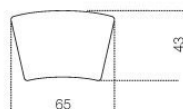


Sottomano

Studio G&R

*Sottomano in cuoio e pelle scamosciata.
Disponibile nei colori del campionario.*

*Leather or suede writing pad. Available in
the finishes as per samples.*

Dimensioni / Sizes
81 x 35h cm (Elegance)
62 x 42h cm (President
Scrivania)
65 x 43h cm (President Junior)
75 x 45h cm (President Senior)

Inches
32" x 14"h (Elegance)
24½" x 16¾"h (President
Scrivania)
25¾" x 17"h (President Junior)
29¾" x 17¾"h (President
Senior)

Elegance

President Scrivania

President Junior

President Senior

Pelle scamosciata / Suede