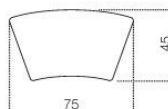


Sottomano

Studio G&R

*Sottomano in cuoio e pelle scamosciata.
Disponibile nei colori del campionario.*

*Leather or suede writing pad. Available in
the finishes as per samples.*

Dimensioni / Sizes
81 x 35h cm (Elegance)
62 x 42h cm (President
Scrivania)
65 x 43h cm (President Junior)
75 x 45h cm (President Senior)

Inches
32" x 14"h (Elegance)
24½" x 16¾"h (President
Scrivania)
25¾" x 17"h (President Junior)
29¾" x 17¾"h (President
Senior)

Elegance

President Scrivania

President Junior

President Senior

Pelle scamosciata / Suede