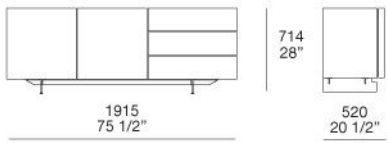

PANDORA

JEAN-MARIE MASSAUD (2012)

MPA3