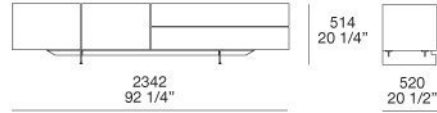

PANDORA

JEAN-MARIE MASSAUD (2012)

MPA2