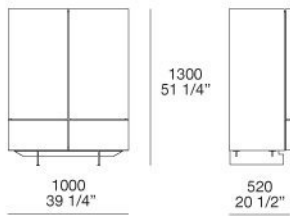

PANDORA

JEAN-MARIE MASSAUD (2012)

MPA5