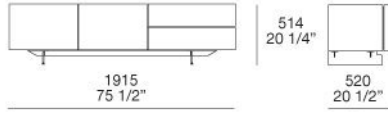

PANDORA

JEAN-MARIE MASSAUD (2012)

MPA1