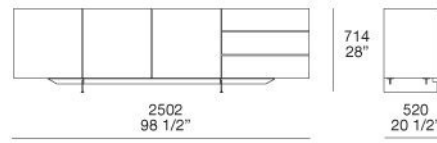

PANDORA

JEAN-MARIE MASSAUD (2012)

MPA4