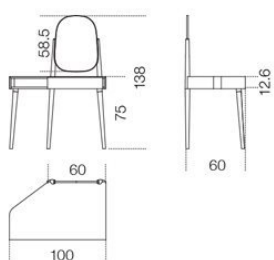

*Vanity desk in tobacco stained ash. Natural ash, on request. Drawer with wooden front, available also covered by painted glass as per samples in the bright or satin version. Reclining mirror.*

*Dimensioni / Sizes*  
100 x 60 x 138h cm