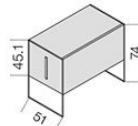

Dimensioni / Sizes  
 90 x 34,1 x 35,9h cm (U06 suspended)  
 120 x 34,1 x 35,9h cm (U06 suspended)  
 90 x 51 x 45,1h cm  
 120 x 51 x 45,1h cm  
 90 x 51 x 35,1h cm  
 120 x 51 x 35,1h cm

Inches  
 35½" x 13½" x 14¼"h (U06 suspended)  
 47¼" x 13½" x 14¼"h (U06 suspended)  
 35½" x 20¼" x 18"h  
 47¼" x 20¼" x 18"h  
 35½" x 20¼" x 14"h  
 47¼" x 20¼" x 14"h

Suspended version U06. Available only for U06, U06R, U06V units.

Suspended version + middle side. The 60/74h cm middle side is necessary to reduce the weight.

Freestanding version 60/74h cm.

Freestanding version 75.1/91.2h cm with open unit. Maximum length of the composition 365 cm.