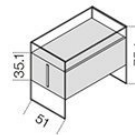

Dimensioni / Sizes  
 90 x 34,1 x 35,9h cm (U06 suspended)  
 120 x 34,1 x 35,9h cm (U06 suspended)  
 90 x 51 x 45,1h cm  
 120 x 51 x 45,1h cm  
 90 x 51 x 35,1h cm  
 120 x 51 x 35,1h cm

Inches  
 35½" x 13½" x 14¼"h (U06 suspended)  
 47¼" x 13½" x 14¼"h (U06 suspended)  
 35½" x 20¼" x 18"h  
 47¼" x 20¼" x 18"h  
 35½" x 20¼" x 14"h  
 47¼" x 20¼" x 14"h

Suspended version U06. Available only for U06, U06R, U06V units.

Suspended version + middle side. The 60/74h cm middle side is necessary to reduce the weight.

Freestanding version 60/74h cm.

Freestanding version 75.1/91.2h cm with open unit. Maximum length of the composition 365 cm.