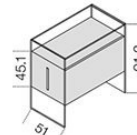

Dimensioni / Sizes  
 90 x 34,1 x 35,9h cm (U06 suspended)  
 120 x 34,1 x 35,9h cm (U06 suspended)  
 90 x 51 x 45,1h cm  
 120 x 51 x 45,1h cm  
 90 x 51 x 35,1h cm  
 120 x 51 x 35,1h cm

Inches  
 35½" x 13½" x 14¼"h (U06 suspended)  
 47¼" x 13½" x 14¼"h (U06 suspended)  
 35½" x 20¼" x 18"h  
 47¼" x 20¼" x 18"h  
 35½" x 20¼" x 14"h  
 47¼" x 20¼" x 14"h

Suspended version U06. Available only for U06, U06R, U06V units.

Suspended version + middle side. The 60/74h cm middle side is necessary to reduce the weight.

Freestanding version 60/74h cm.

Freestanding version 75.1/91.2h cm with open unit. Maximum length of the composition 365 cm.