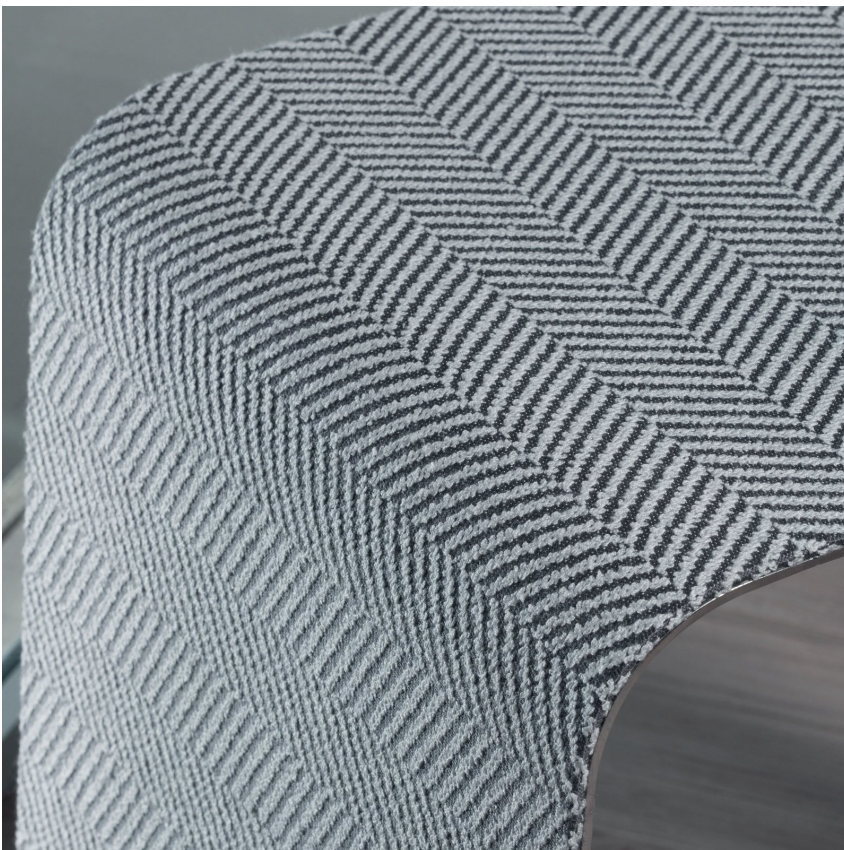


WGS Stool

Monica Armani
2010

WGS Stool

Monica Armani , 2010

Sgabello in acciaio inox lucido oppure in metallo laccato bianco goffrato, grigio alluminio o color ottone satinato rivestito in feltro, cuoio, pelle scamosciata, tessuto outdoor (Clivia, Corbezzolo, Narciso) o velluto nei colori del campionario.

Bright stainless steel or embossed white, grey aluminium or satin brass colour lacquered metal stool, covered by felt, leather, suede, outdoor fabric (Clivia, Corbezzolo, Narciso) or velvet as per samples.

Dimensioni / Sizes
45 x 30 x 45h cm

Inches
17¾" x 12" x 17¾"h

WGS Stool

Finiture / Finishes

Metallo / Metal

*Acciaio inox
lucido
Bright stainless
steel*

*Bianco goffrato
Embossed
white*

*Laccato
alluminio
Lacquered
aluminium*

Pelle scamosciata / Suede

*Sand 06
Sand 06*

*Sand 012
Sand 012*

*Grey 020
Grey 020*

*Grey 058
Grey 058*

*Grey 074
Grey 074*

Cuoio / Leather

*Bianco
White*