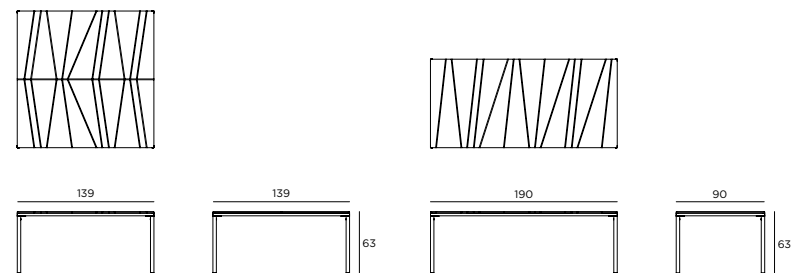

Höhe / Height:
63 cm

Gewicht / Weight:
21, 19, 24, 39, 39 kg