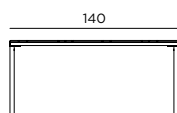

Höhe / Height:
63/74 cm

Gewicht / Weight:
22, 25, 30, 38 kg