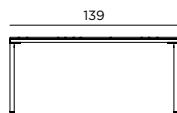

Höhe / Height:
63/74 cm

Gewicht / Weight:
22, 25, 30, 38 kg