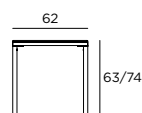

Höhe / Height:
63/74 cm

Gewicht / Weight:
22, 25, 30, 38 kg