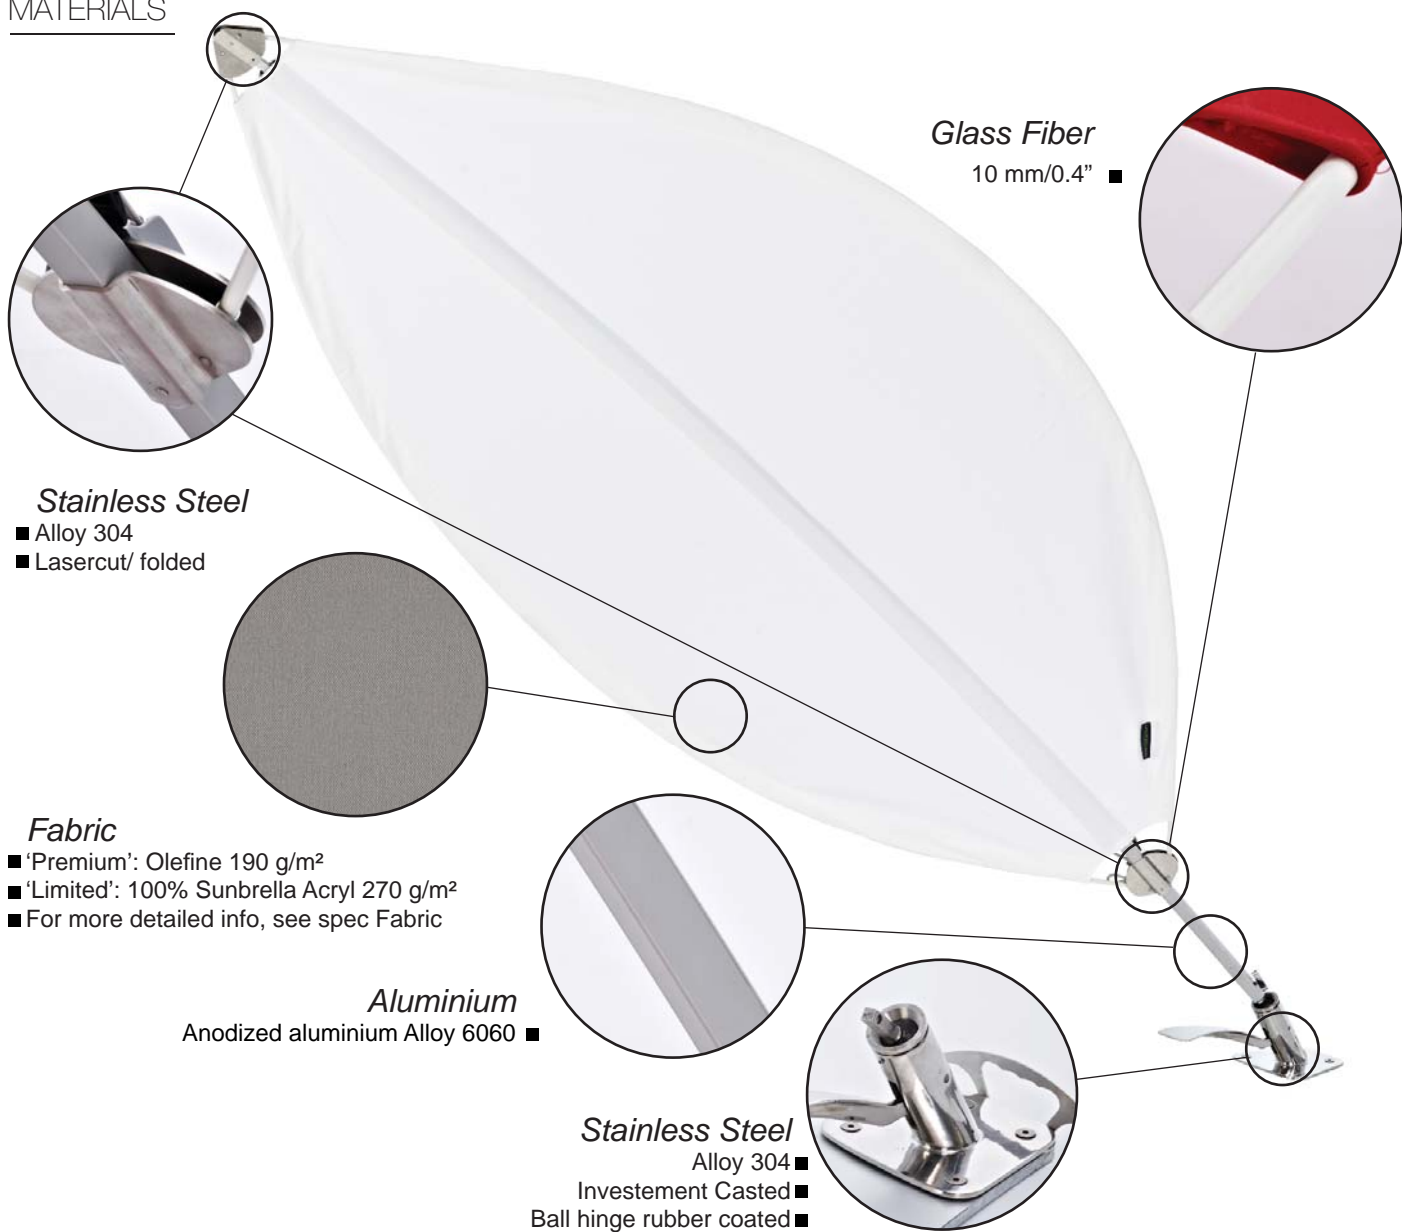

VERSIONS

■ LOTUS

■ VENUS

POSITIONS

COLORS

PREMIUM	Alba	Roma	Taupe	Stonegray	Mandarine	Red	Terra	Sunflower	Camel	Mint	Nero
	Canvas	Taupe	Granite	Orange	Paris Red	Pink	Gold	Lagoon	Olive		

DIMENSIONS

	A cm/ft	B cm/ft	C cm/ft	D cm/ft
LOTUS	320/10'6"	260/8'6"	130/4'3"	/
VENUS	350/11'6"	290/9'6"	145/4'9"	270/8'10"

DIMENSIONS HINGE

	A °	B mm/inch	C mm/inch	D mm/inch
Pole/wall installation	60	145/5.7"	127/5"	85/3.3"

MATERIALS

BASE OPTIONS

PACKAGING AND TRANSPORT

	qty #	Type	A cm/ft,inch	B cm/ft,inch	C cm/ft,inch	Net weight kg/lb	Brut weight kg/lb
Umbrella Box Lotus/Venus	1	1	24/9.5"	160/5'3"	22/8.7"	2.1/4.6	11/24
Mobile Base Boxes	1	2	57/8'10"	71/2'3.5"	4/1.6"	1/2.2	26/57

NICE TO KNOW

■ All umbrella's include:

Manual

Storage Bag

- PU coated fabric
- Can resist a water column of 500mm/1'8"
- Easy to use thanks to zipper and auxiliary tool

- All parts can be ordered separately
- Designed and made in Belgium
- 2 yrs warranty on structure, 3 yrs on decoloration of fabric
- For more info check