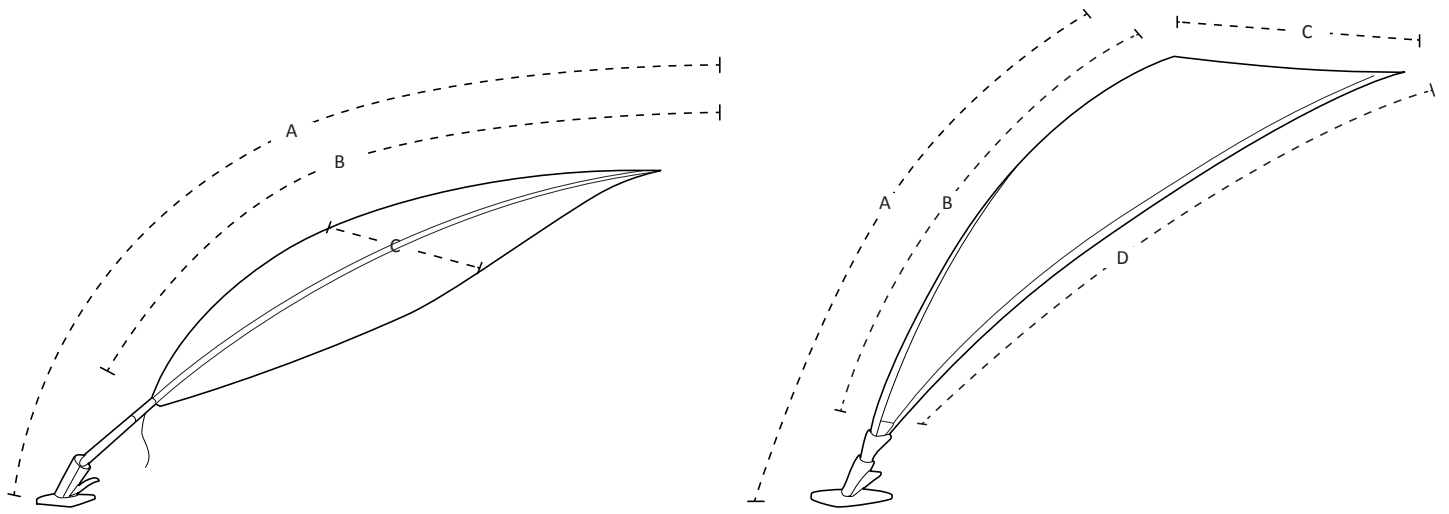

VERSIONS

■ LOTUS

■ VENUS

POSITIONS

COLORS

PREMIUM	Alba	Roma	Taupe	Stonegray	Mandarine	Red	Terra	Sunflower	Camel	Mint	Nero
	Canvas	Taupe	Granite	Orange	Paris Red	Pink	Gold	Lagoon	Olive		

DIMENSIONS

	A cm/ft	B cm/ft	C cm/ft	D cm/ft
LOTUS	320/10'6"	260/8'6"	130/4'3"	/
VENUS	350/11'6"	290/9'6"	145/4'9"	270/8'10"

DIMENSIONS HINGE

	A °	B mm/inch	C mm/inch	D mm/inch
Pole/wall installation	60	145/5.7"	127/5"	85/3.3"

MATERIALS

BASE OPTIONS

PACKAGING AND TRANSPORT

	qty #	Type	A cm/ft,inch	B cm/ft,inch	C cm/ft,inch	Net weight kg/lb	Brut weight kg/lb
Umbrella Box Lotus/Venus	1	1	24/9.5"	160/5'3"	22/8.7"	2.1/4.6	11/24
Mobile Base Boxes	1	2	57/8'10"	71/2'3.5"	4/1.6"	1/2.2	26/57