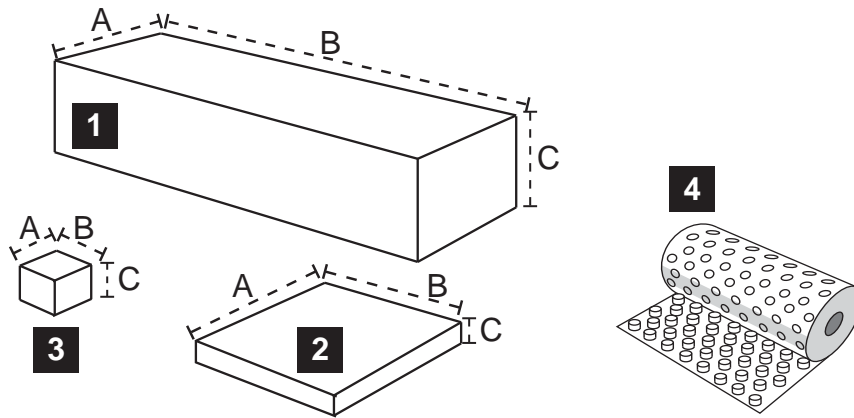

VERSIONS

■ LOTUS

■ VENUS

POSITIONS

COLORS

PREMIUM	Alba	Roma	Taupe	Stonegray	Mandarine	Red	Terra	Sunflower	Camel	Mint	Nero
	Canvas	Taupe	Granite	Orange	Paris Red	Pink	Gold	Lagoon	Olive		

DIMENSIONS

	A cm/ft	B cm/ft	C cm/ft	D cm/ft
LOTUS	320/10'6"	260/8'6"	130/4'3"	/
VENUS	350/11'6"	290/9'6"	145/4'9"	270/8'10"

DIMENSIONS HINGE

	A °	B mm/inch	C mm/inch	D mm/inch
Pole/wall installation	60	145/5.7"	127/5"	85/3.3"

MATERIALS

BASE OPTIONS

PACKAGING AND TRANSPORT

	qty #	Type	A cm/ft,inch	B cm/ft,inch	C cm/ft,inch	Net weight kg/lb	Brut weight kg/lb
Umbrella Box Lotus/Venus	1	1	24/9.5"	160/5'3"	22/8.7"	2.1/4.6	11/24
Mobile Base Boxes	1	2	57/8'10"	71/2'3.5"	4/1.6"	1/2.2	26/57

NICE TO KNOW

■ All umbrella's include:

Manual

Storage Bag

- PU coated fabric
- Can resist a water column of 500mm/1'8"
- Easy to use thanks to zipper and auxiliary tool

- All parts can be ordered separately
- Designed and made in Belgium
- 2 yrs warranty on structure, 3 yrs on decoloration of fabric
- For more info check