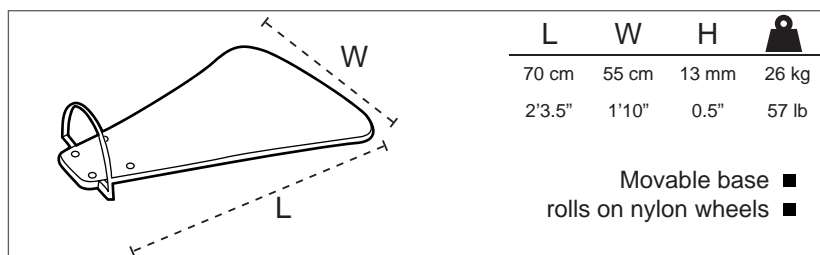

VERSIONS

■ LOTUS

■ VENUS

POSITIONS

COLORS

PREMIUM	Alba	Roma	Taupe	Stonegray	Mandarine	Red	Terra	Sunflower	Camel	Mint	Nero
	Canvas	Taupe	Granite	Orange	Paris Red	Pink	Gold	Lagoon	Olive		

DIMENSIONS

	A cm/ft	B cm/ft	C cm/ft	D cm/ft
LOTUS	320/10'6"	260/8'6"	130/4'3"	/
VENUS	350/11'6"	290/9'6"	145/4'9"	270/8'10"

DIMENSIONS HINGE

	A °	B mm/inch	C mm/inch	D mm/inch
Pole/wall installation	60	145/5.7"	127/5"	85/3.3"

MATERIALS

BASE OPTIONS

PACKAGING AND TRANSPORT

	qty #	Type	A cm/ft,inch	B cm/ft,inch	C cm/ft,inch	Net weight kg/lb	Brut weight kg/lb
Umbrella Box Lotus/Venus	1	1	24/9.5"	160/5'3"	22/8.7"	2.1/4.6	11/24
Mobile Base Boxes	1	2	57/8'10"	71/2'3.5"	4/1.6"	1/2.2	26/57