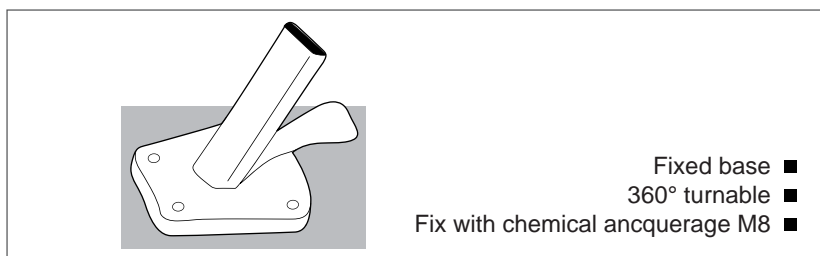

VERSIONS

■ LOTUS

■ VENUS

POSITIONS

COLORS

PREMIUM	Alba	Roma	Taupe	Stonegray	Mandarine	Red	Terra	Sunflower	Camel	Mint	Nero
	Canvas	Taupe	Granite	Orange	Paris Red	Pink	Gold	Lagoon	Olive		

DIMENSIONS

	A cm/ft	B cm/ft	C cm/ft	D cm/ft
LOTUS	320/10'6"	260/8'6"	130/4'3"	/
VENUS	350/11'6"	290/9'6"	145/4'9"	270/8'10"

DIMENSIONS HINGE

	A °	B mm/inch	C mm/inch	D mm/inch
Pole/wall installation	60	145/5.7"	127/5"	85/3.3"

MATERIALS

BASE OPTIONS

PACKAGING AND TRANSPORT

	qty #	Type	A cm/ft,inch	B cm/ft,inch	C cm/ft,inch	Net weight kg/lb	Brut weight kg/lb
Umbrella Box Lotus/Venus	1	1	24/9.5"	160/5'3"	22/8.7"	2.1/4.6	11/24
Mobile Base Boxes	1	2	57/8'10"	71/2'3.5"	4/1.6"	1/2.2	26/57