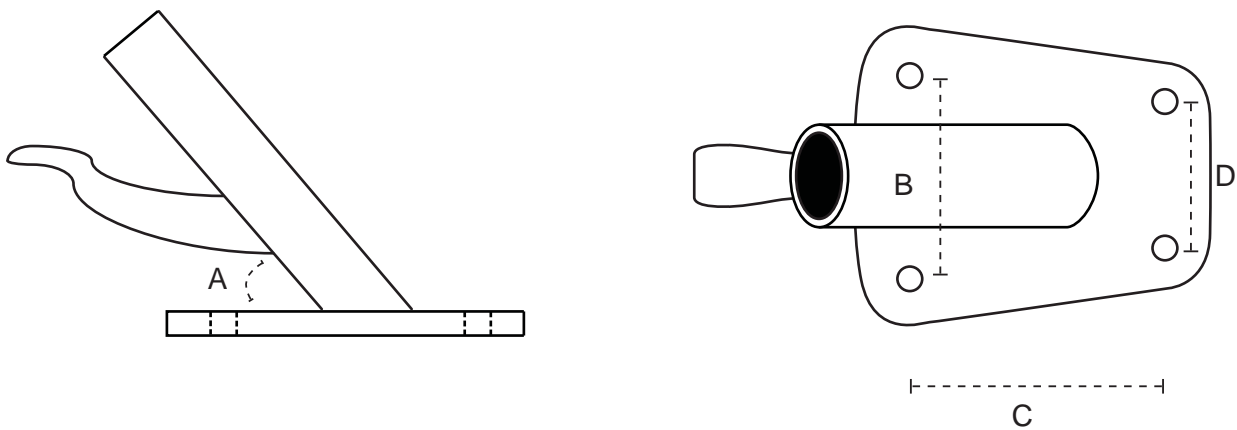

VERSIONS

■ LOTUS

■ VENUS

POSITIONS

COLORS

PREMIUM	Alba	Roma	Taupe	Stonegray	Mandarine	Red	Terra	Sunflower	Camel	Mint	Nero
	Canvas	Taupe	Granite	Orange	Paris Red	Pink	Gold	Lagoon	Olive		

DIMENSIONS

	A cm/ft	B cm/ft	C cm/ft	D cm/ft
LOTUS	320/10'6"	260/8'6"	130/4'3"	/
VENUS	350/11'6"	290/9'6"	145/4'9"	270/8'10"

DIMENSIONS HINGE

	A °	B mm/inch	C mm/inch	D mm/inch
Pole/wall installation	60	145/5.7"	127/5"	85/3.3"

MATERIALS

BASE OPTIONS

PACKAGING AND TRANSPORT

	qty #	Type	A cm/ft,inch	B cm/ft,inch	C cm/ft,inch	Net weight kg/lb	Brut weight kg/lb
Umbrella Box Lotus/Venus	1	1	24/9.5"	160/5'3"	22/8.7"	2.1/4.6	11/24
Mobile Base Boxes	1	2	57/8'10"	71/2'3.5"	4/1.6"	1/2.2	26/57