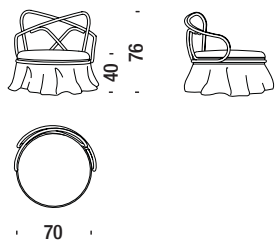

Corner 80x80 outdoor - Ecke 80x80 outdoor - Angle 80x80 outdoor

0,6 m³ 25 Kg

07Y

Poltrona outdoor

Armchair outdoor - Sessel outdoor - Fauteuil outdoor

0,5 m³ 13 Kg

07Z

Pouf Ø 70 outdoor

Stool Ø 70 outdoor - Hocker Ø 70 outdoor - Pouf Ø 70 outdoor

0,3 m³ 12 Kg

09C

Pouf 100x100 outdoor

Stool 100x100 outdoor - Hocker 100x100 outdoor - Pouf 100x100 outdoor

0,5 m³ 14 Kg

09B

Cuscino schiena 40x40