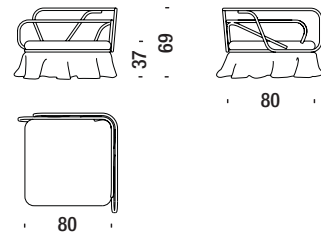

0,9 m³ 18 Kg

07T

Elem.100x100 con 2 schienali outdoor

Elem.100x100 with two backrests outdoor - Elem.100x100 mit zwei Rückenlehnen outdoor - Elém.100x100 avec deux dos outdoor

0,9 m³ 20 Kg

07W

Angolo 80x80 outdoor

Corner 80x80 outdoor - Ecke 80x80 outdoor - Angle 80x80 outdoor

0,6 m³ 25 Kg

07Y

Poltrona outdoor

Armchair outdoor - Sessel outdoor - Fauteuil outdoor

0,5 m³ 13 Kg

07Z

Pouf Ø 70 outdoor