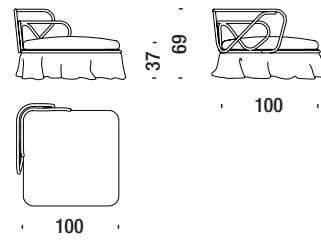

Elem.100x100 con schienale outdoor

Elem.100x100 with backrest outdoor - Elem.100x100 mit Rückenlehne outdoor - Elém.100x100 avec dos outdoor

0,9 m³ 18 Kg