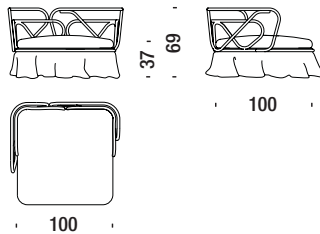

0,9 m³ 18 Kg

07T

Elem.100x100 con 2 schienali outdoor

Elem.100x100 with two backrests outdoor - Elem.100x100 mit zwei Rückenlehnen outdoor - Elém.100x100 avec deux dos outdoor

0,9 m³ 20 Kg

07W

Angolo 80x80 outdoor

Corner 80x80 outdoor - Ecke 80x80 outdoor - Angle 80x80 outdoor

0,6 m³ 25 Kg

07Y

Poltrona outdoor

Armchair outdoor - Sessel outdoor - Fauteuil outdoor

0,5 m³ 13 Kg

07Z

Pouf Ø 70 outdoor