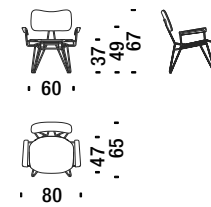

Overdyed Lounge Chair

Overdyed Lounge Chair - Overdyed Lounge Chair - Overdyed Lounge Chair

0,5 m³ 16 Kg **FSC® Certified**