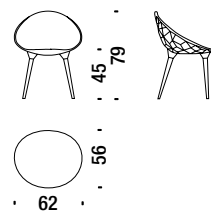

Rock

Rock - Rock - Rock

0,3 m³ 15 Kg