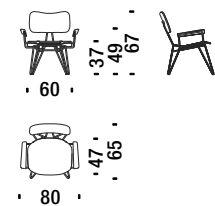

Overdyed Reloaded

Overdyed Reloaded - Overdyed Reloaded - Overdyed Reloaded

1,4 mt. 2,2 m² 0,5 m³ 16 Kg **FSC® Certified**