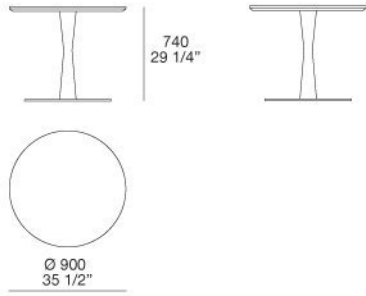

FLUTE

ROBERTO BARBIERI (2008)

TFT090