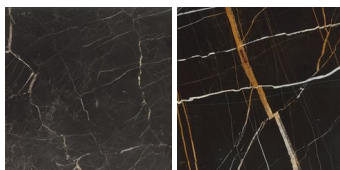

TYOLOGY

fixed table

LEGS

drawn aluminium, lacquered matt/glossy, scratchproof or painted

TOP

available in fibre panel lacquered matt/glossy, scratchproof or matt/glossy marble

FLUTE

ROBERTO BARBIERI (2008)

TFT090

TFT125

TFT140

FLUTE

FINISHINGS\TOP\MARBLE (10)

MATT
BIANCO
CARRARA

MATT
EMPERADOR

MATT GREY
STARDUST

MATT
CALACATTA
ORO

GLOSSY
BIANCO
CARRARA

GLOSSY
EMPERADOR

GLOSSY
GREY
STARDUST

GLOSSY
CALACATTA
ORO

GLOSSY
NOIR SAINT
LAURENT

MATT
SAHARA
NOIR

FLUTE