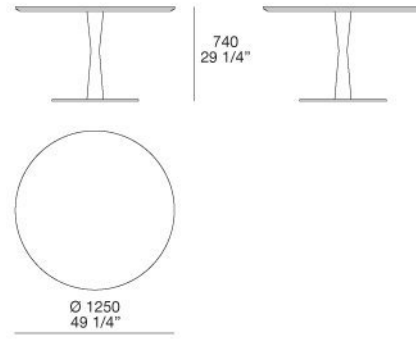

FLUTE

ROBERTO BARBIERI (2008)

TFT125