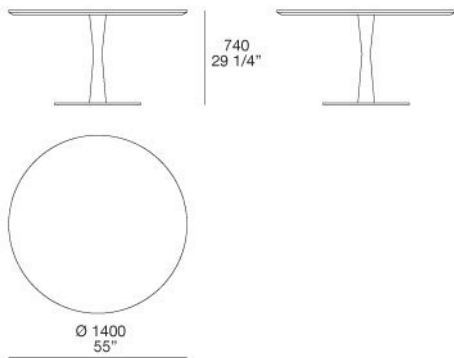

FLUTE

ROBERTO BARBIERI (2008)

TFT140