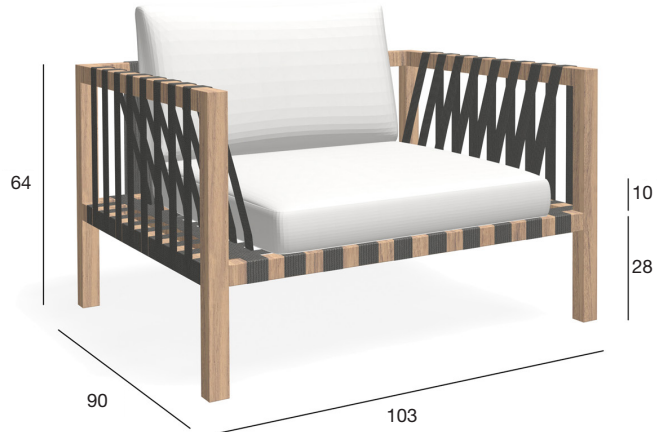

MISTRAL 101 sofa

Design

Rodolfo Dordoni

Description

1-seater sofa for outdoor use

Structure

Teak frame. Teak wood contains a natural oily resin which makes it extremely resistant to weather, temperature, parasite attacks and insects. The exposure outdoor creates a 1/2 mm-thick oxidation patina on the wood surface which favors its discoloration to a silver-grey color; this change does not affect its original characteristics in any way. The grey patina can be avoided or removed with the correct maintenance.

Belts

Double-twisted 100% polyester thread, in cotton finishing; they have great toughness and great resilience, high resistance to abrasion, to heat, to bending stress, high modulus of elasticity, minimal wet regain, good resistance to chemical agents and to bad weather conditions; color fastness to light of 7 in the blue scale (maximum of the scale: 8); as the time goes by, the exposition to extreme weather conditions may cause a discoloration of the threads.

Cushions

Standard or hydro-draining

Weight

Structure: 18 kg

Cushions: 5 kg

Storage cover

Available

Finishes

MST101-01-01

structure

teak\ 01

belt

01 grey

MST101-01-04

structure

teak\ 01