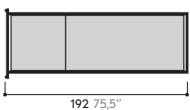

ref. 1260

DECKCHAIR

Kettal Studio / KETTAL LANDSCAPE

1260-726A2

1260-726A

1260 / 1265 Deckchair with cushion

Dimensions

Standard Finishes

Porotex Fabric

Heavy Load 100.000 Cycles, Heavy Load Resistant 1000 Decitex, Kettalize-It, Resist U.v. En-581-4, Easy Clean, Abrasion, Resistance 30.000 Cycles, Quickdry

Characteristics

Units box: 2 **Box Weight:** 34 kg / 75 Lbs