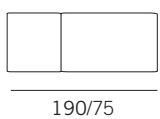

### Dimensions

190/75

100/39

70/27  
42/16

Cushion:  
190x89x11 - 75x35x4 inch