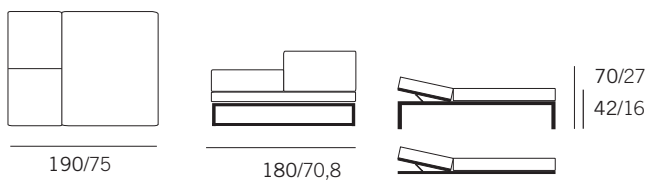

ref. 946242/9462055/946147

DOUBLE LOUNGER 5 positions

Kettal Studio / KETTAL LANDSCAPE

Dimensions

Cushion:
190x180x11 - 75x71x4 inch

Materials

Fabric

Heavy Load 100.000 Cycles, Heavy Load Resistant 1000 Decitex, Kettalize-It, Resist U.v. En-581-4, Easy Clean, Abrasion, Resistance 30.000 Cycles, Quickdry

Volume: 0,84 m3 / 29,6 cft.

Cushion:

Units box: 1 Box Weight: 6 kg / 13 Lbs

Volume: 0,24 m3 / 8 cft. **C.O.M.:** 8,9 ML

Optional Colours

Fabrics, Laminate Fabrics

 **Adjustable legs**

 **Wheels**