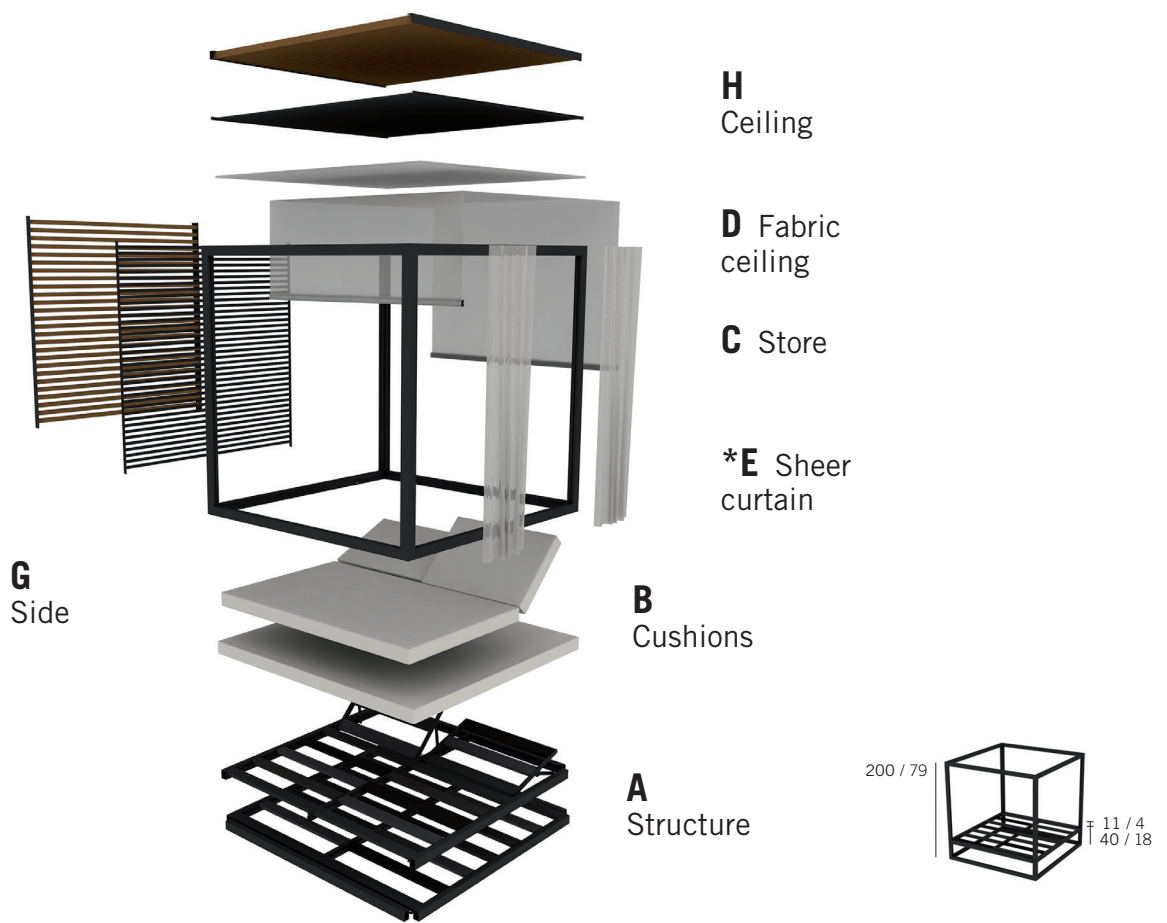

ref. 948100

DAYBED

Kettal Studio / KETTAL LANDSCAPE DAYBED

Dimensions

200/79

200/79

Cushion:
150X150X15 - 59X59X6 inch

Materials

Aluminium

Antioxy, Heavy Load, Resistant En-1421, Kettalize-It, Anti-Scratch, Easy Clean, Flame Retardant M1, Eco Friendly Ecoembes Recycling Process

Laminate Fabric

Heavy Load 100.000 Cycles, Heavy Load Resistant 1000 Decitex, Kettalize-It, Resist U.v. En-581-4, Easy Clean, Abrasion, Resistance 30.000 Cycles, Quickdry

Standard Finishes

Characteristics

Chasis

Units box: 1 Box Weight: 132 kg / 290 Lbs

Volume: 1,98 m3 / 69,9 cft.

Cushion:

Units box: 1 Box Weight: 11 kg / 24 Lbs

Volume: 0,44 m3 / 16 cft. **C.O.M.:** 6,5 ML

Optional Colours

Fabrics, Laminate Fabrics

KETTAL