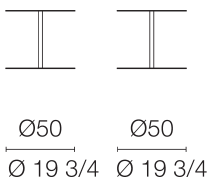

GONG LUX

GONG LUX Giulio Cappellini 2014

With two circular plains connected by a thin cylindrical column, this luxurious low table reflects a beautiful play of balance. Its versatility allows one to use as a stand-alone coffee table or group 2 or three as a coffee table.

copper

brass

42
16 1/2"

GG_1G
cm. $\varnothing 50 \times 42$ h.
inch $\varnothing 19 \frac{3}{4} \times 16 \frac{1}{2}$ h.