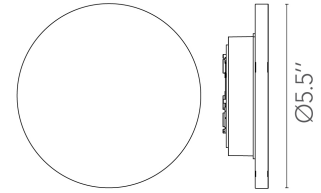

## Camouflage 140 - Specification Sheet by Piero Lissoni

---

Mounting	Wall
Lamp (Bulb) Description	8W, 786lm, 2700K, CR180
Environment	Outdoor - Wet location
Dimming	No dimmable
Finish	White

### Physical

---

Construction Material	Aluminum/Stone
Weight	1 lbs

○ F1310U01-24v White

### Dimensional Image

\*Concrete, Crema d'orcina,  
Basaltina H = 1.4"

\*1.3"

**CAMOUFLAGE**  
140MM/5.5 IN