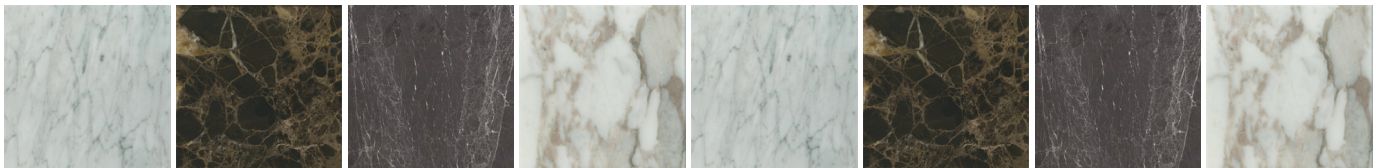

BIGGER

FINISHINGS\TOP\MARBLES POLIFORM AND ZECEVO (11)

MATT
BIANCO
CARRARA

MATT
EMPERADOR

MATT GREY
STARDUST

MATT
CALACATTA
ORO

GLOSSY
BIANCO
CARRARA

GLOSSY
EMPERADOR

GLOSSY
GREY
STARDUST

GLOSSY
CALACATTA
ORO