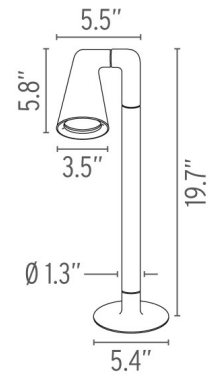

**Belvedere Spot Single F2 - Specification Sheet**  
 by Antonio Citterio w Toan Nguyen, 2007

**Mounting**

Lamp (Bulb) Description	1W 350 mA Power LED
Environment	Outdoor
Finish	Brown

**Physical**

Construction Material	Aluminum
-----------------------	----------

● FU089926 Brown

**Dimensional Image**

**Certifications**