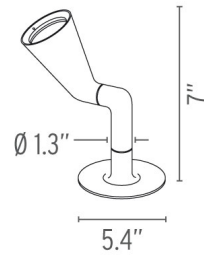

Certifications