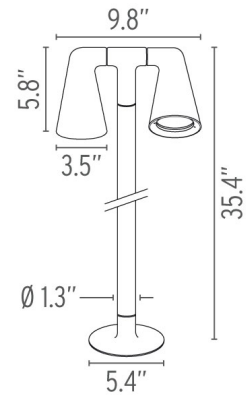

Dimensional Image