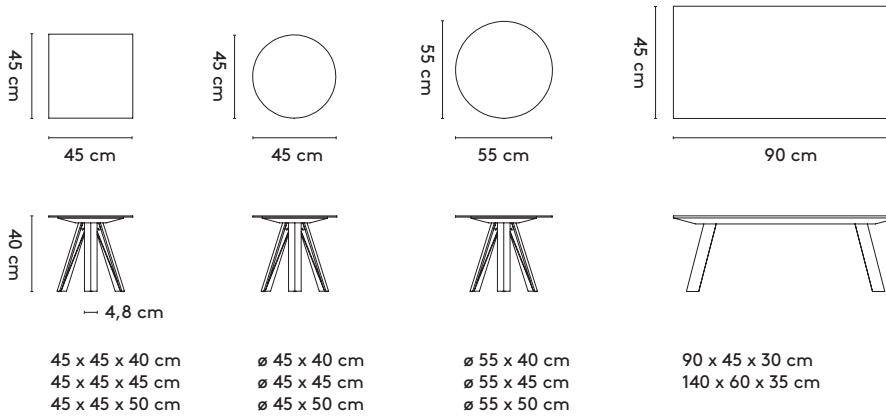

product

designer

year

1 Tre

Jonas Trampedach

2010

2 Standard

3 Materials