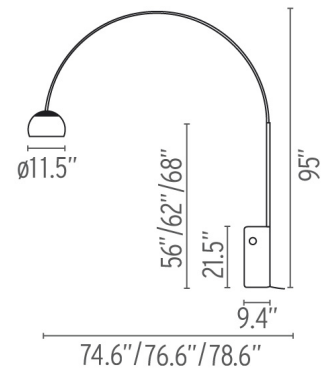

Arco - Specification Sheet

by Achille and Pier Giacomo Castiglioni, 1962

Mounting

Lamp (Bulb) Description	1 x 100W A-21 Medium Silvered Bulb Incandescent
Environment	Indoor - Dry Location
Finish	Stainless steel

Electrical

Voltage	120
Switching	Foot switch on power cord

Physical

Cord Length (inches)	106
Construction Material	Aluminum, Marble, Stainless steel
Weight	140.7 lbs

FU030000 Stainless steel

Dimensional Image