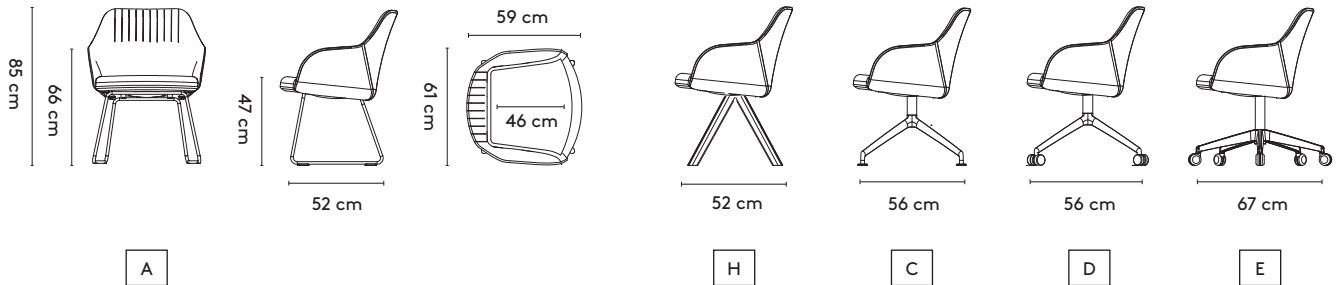

product

designer

year

1 Ease

Burkhard Vogtherr & Jonathan Prestwich

2013

2 Standard

3 Materials

Seat: upholstered (fabric, leather)
Frame:
A. Cantilever: shining chrome, stainless steel optic, epoxy lacquer on steel, epoxy fine texture on steel

H. 4 legs (fixed, swivel): oak (solid)

C. 4 feet central base (swivel) on feet: polished aluminum, epoxy lacquer on aluminum, epoxy fine texture on aluminum

D. 4 feet central base (fixed) on castors: polished aluminum, epoxy lacquer on aluminum, epoxy fine texture on aluminum

E. 5 feet central base (swivel and height adjustable) on castors: polished aluminum, epoxy lacquer on aluminum, epoxy fine texture on aluminum

Materialen

Kuip: gestoffeerd (stof, leer)
Onderstel:
A. Slede: hoogglans chroom, rvs optiek, epoxy lak op staal, epoxy fine texture op staal

H. 4 poten (vast of draaibaar): eiken (massief)

C. 4 teens centrale voet (draaibaar) op pootjes: gepolijst aluminium, epoxy lak op aluminium, epoxy fine texture op aluminium

D. 4 teens centrale voet (vast) op wielen: gepolijst aluminium, epoxy lak op aluminium, epoxy fine texture op aluminium

E. 5 teens centrale voet (draaibaar en met gasveer) op wielen: gepolijst aluminium, epoxy lak op aluminium, epoxy fine texture op aluminium

Materialien

Sitzschale: gepolstert (Stoff, Leder)
Untergestell:
A. Kufen : Hochglanzchrom, Edelstahl Optik, Epoxylack auf Stahl, Epoxy fine texture auf Stahl

H. 4 Beine (fest oder drehbar): Eiche (Massiv)

C. 4 Bein Zentralfuss (drehbar) auf Füße: poliertes Aluminium, Epoxylack auf Aluminium, Epoxy fine texture auf Aluminium

D. 4 Bein Zentralfuss (fest) auf Rollen: poliertes Aluminium, Epoxylack auf Aluminium, Epoxy fine texture auf Aluminium

E. 5 Bein Zentralfuss (drehbar und mit Gasfeder) auf Rollen: poliertes Aluminium, Epoxylack auf Aluminium, Epoxy fine texture auf Aluminium

4 Finishes

All Arco colors and finishes for the mentioned materials

Afwerkingen

Alle Arco kleuren en lakafwerkingen voor de genoemde materialen

Ausführungen

Alle Arco Farben und Ausführungen für die genannten Materialien

5 Additional information

Seat in different color (same fabric) optional

Aanvullende informatie

Zitting in andere kleur stof (zelfde stof) mogelijk

Weitere Informationen

Sitz in einer anderen Farbe (gleiche Stoff) möglich