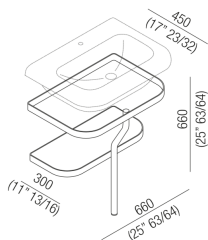

Washbasins Independent Ottocento
ACER0767_

Benedini Associati, 2009

Structure with towel rack and shelf

Finishes

Brushed burnished

Painted dark grey

Painted matt light grey

Painted white

Washbasin in white or two-coloured Cristalplant® biobased (exterior in dark grey RAL7021 or light grey RAL 7044), without tap hole, or with 1 or 3 holes for tapware units. Without overflow, fixing kit included. Designed for waste .MET0563. Also available on structure in white, light grey (RAL 7044) or dark grey (RAL 7021) painted steel or brushed burnished with towel rack and white lacquered shelf. Washbasin and structure also available with colours chosen by customer (15% extra charge) for the washbasin on the price for the two-coloured finish; for the structure on the price of the white finish. Different finishes of the structure are possible too, with price to be calculated.

Materials used: Stainless steel.

Width:	66.0 cm	25"63/64 inches
Height:	66.0 cm	25"63/64 inches
Depth:	45.0 cm	17"23/32 inches
Weight:	8.0 kg	17 lbs
Packaging measurements:	127 x 92 x 52 cm	50 x 36"7/32 x 20"15/32 inches
Weight with packaging:	9.0 kg	20 lbs