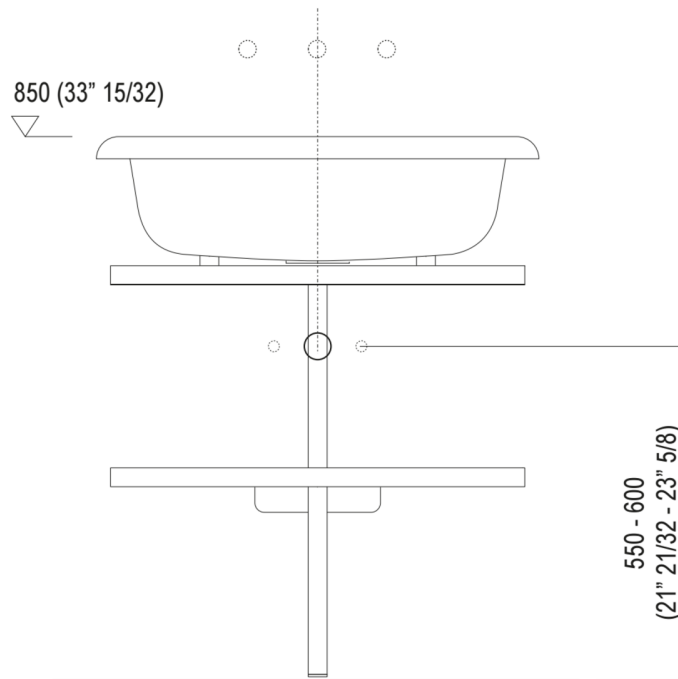

Washbasin in white or two-coloured Cristalplant® biobased (exterior in dark grey RAL7021 or light grey RAL 7044), without tap hole, or with 1 or 3 holes for tapware units. Without overflow, fixing kit included. Designed for waste .MET0563. Also available on structure in white, light grey (RAL 7044) or dark grey (RAL 7021) painted steel or brushed burnished with towel rack and white lacquered shelf. Washbasin and structure also available with colours chosen by customer (15% extra charge) for the washbasin on the price for the two-coloured finish; for the structure on the price of the white finish. Different finishes of the structure are possible too, with price to be calculated.

Materials used: Stainless steel.

Width:	66.0 cm	25"63/64 inches
Height:	66.0 cm	25"63/64 inches
Depth:	45.0 cm	17"23/32 inches
Weight:	8.0 kg	17 lbs
Packaging measurements:	127 x 92 x 52 cm	50 x 36"7/32 x 20"15/32 inches
Weight with packaging:	9.0 kg	20 lbs

Main dimensions

Installation notes

Scarico per sifone a bottiglia  
Drain for bottle trap

Installation notes

Scarico per sifone ad incasso  
Drain for concealed waste trap

Installation notes

Scarico per sifone ad incasso e piletta con canotto fisso  
Drain for concealed waste trap with not adjustable pipe