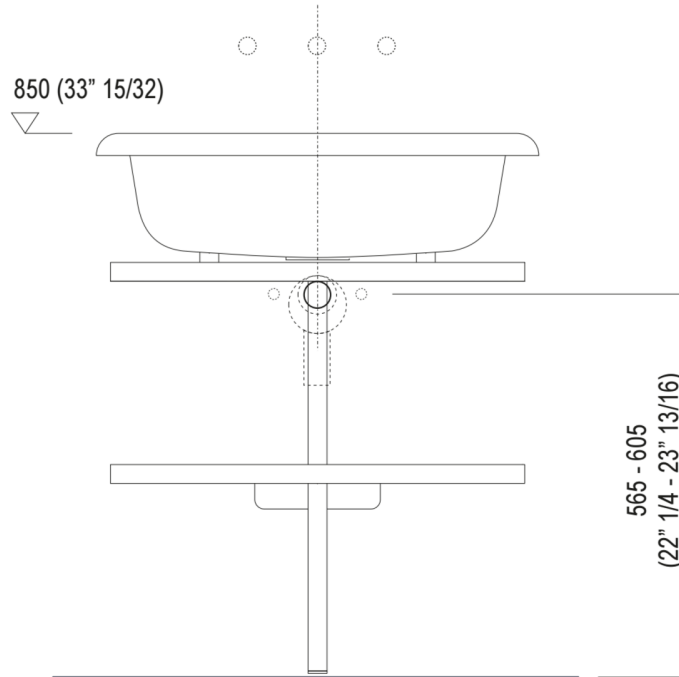

Washbasin in white or two-coloured Cristalplant® biobased (exterior in dark grey RAL7021 or light grey RAL 7044), without tap hole, or with 1 or 3 holes for tapware units. Without overflow, fixing kit included. Designed for waste .MET0563. Also available on structure in white, light grey (RAL 7044) or dark grey (RAL 7021) painted steel or brushed burnished with towel rack and white lacquered shelf. Washbasin and structure also available with colours chosen by customer (15% extra charge) for the washbasin on the price for the two-coloured finish; for the structure on the price of the white finish. Different finishes of the structure are possible too, with price to be calculated.

Materials used: Stainless steel.

Width:	66.0 cm	25"63/64 inches
Height:	66.0 cm	25"63/64 inches
Depth:	45.0 cm	17"23/32 inches
Weight:	8.0 kg	17 lbs
Packaging measurements:	127 x 92 x 52 cm	50 x 36"7/32 x 20"15/32 inches
Weight with packaging:	9.0 kg	20 lbs

Main dimensions

Installation notes

Scarico per sifone a bottiglia  
Drain for bottle trap

Installation notes

Scarico per sifone ad incasso  
Drain for concealed waste trap

Installation notes

Scarico per sifone ad incasso e piletta con canotto fisso  
Drain for concealed waste trap with not adjustable pipe