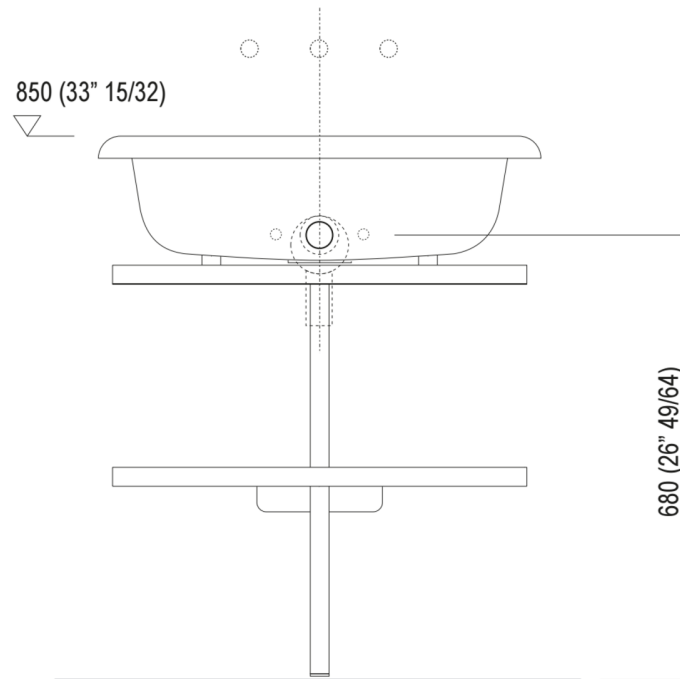

Washbasin in white or two-coloured Cristalplant® biobased (exterior in dark grey RAL7021 or light grey RAL 7044), without tap hole, or with 1 or 3 holes for tapware units. Without overflow, fixing kit included. Designed for waste .MET0563. Also available on structure in white, light grey (RAL 7044) or dark grey (RAL 7021) painted steel or brushed burnished with towel rack and white lacquered shelf. Washbasin and structure also available with colours chosen by customer (15% extra charge) for the washbasin on the price for the two-coloured finish; for the structure on the price of the white finish. Different finishes of the structure are possible too, with price to be calculated.

Materials used: Stainless steel.

Width:	66.0 cm	25"63/64 inches
Height:	66.0 cm	25"63/64 inches
Depth:	45.0 cm	17"23/32 inches
Weight:	8.0 kg	17 lbs
Packaging measurements:	127 x 92 x 52 cm	50 x 36"7/32 x 20"15/32 inches
Weight with packaging:	9.0 kg	20 lbs

Main dimensions

Installation notes

Scarico per sifone a bottiglia  
Drain for bottle trap

Installation notes

Scarico per sifone ad incasso  
Drain for concealed waste trap

Installation notes

Scarico per sifone ad incasso e piletta con canotto fisso  
Drain for concealed waste trap with not adjustable pipe