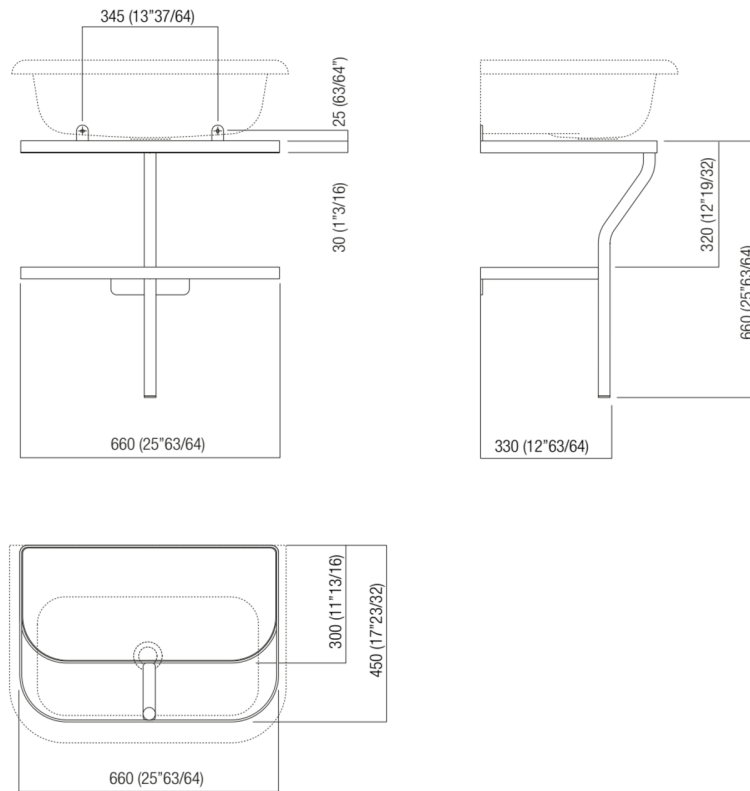

Washbasins Independent Ottocento  
**ACER0767\_**

Benedini Associati, 2009

Structure with towel rack and shelf

**Finishes**

Brushed burnished

Painted dark grey

Painted matt light grey

Painted white

Washbasin in white or two-coloured Cristalplant® biobased (exterior in dark grey RAL7021 or light grey RAL 7044), without tap hole, or with 1 or 3 holes for tapware units. Without overflow, fixing kit included. Designed for waste .MET0563. Also available on structure in white, light grey (RAL 7044) or dark grey (RAL 7021) painted steel or brushed burnished with towel rack and white lacquered shelf. Washbasin and structure also available with colours chosen by customer (15% extra charge) for the washbasin on the price for the two-coloured finish; for the structure on the price of the white finish. Different finishes of the structure are possible too, with price to be calculated.

Materials used: Stainless steel.

Width:	66.0 cm	25"63/64 inches
Height:	66.0 cm	25"63/64 inches
Depth:	45.0 cm	17"23/32 inches
Weight:	8.0 kg	17 lbs
Packaging measurements:	127 x 92 x 52 cm	50 x 36"7/32 x 20"15/32 inches
Weight with packaging:	9.0 kg	20 lbs

Main dimensions

Installation notes

Scarico per sifone a bottiglia  
Drain for bottle trap

Installation notes

Scarico per sifone ad incasso  
Drain for concealed waste trap

Installation notes

Scarico per sifone ad incasso e piletta con canotto fisso  
Drain for concealed waste trap with not adjustable pipe