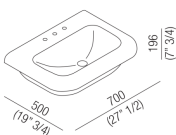

Washbasins Ottocento
ACER07663R_

Benedini Associati, 2009

Independent washbasin with three tap holes

Finishes

White Cristalplant® biobased

White/dark grey

White/light grey

Washbasin in white or two-coloured Cristalplant® biobased (exterior in dark grey RAL7021 or light grey RAL 7044), without tap hole, or with 1 or 3 holes for tapware units. Without overflow, fixing kit included. Designed for waste .MET0563. The washbasin is available in customized colours (surcharge of 20%).
 Materials used: Cristalplant® biobased.

Width:	70.0 cm	27"1/2 inches
Height:	19.6 cm	7"3/4 inches
Depth:	50.0 cm	19"3/4 inches
Weight:	12.0 kg	26 lbs
Packaging measurements:	60 x 80 x 30 cm	23"5/8 x 31"4/8 x 11"6/8 inches
Weight with packaging:	15.0 kg	33 lbs