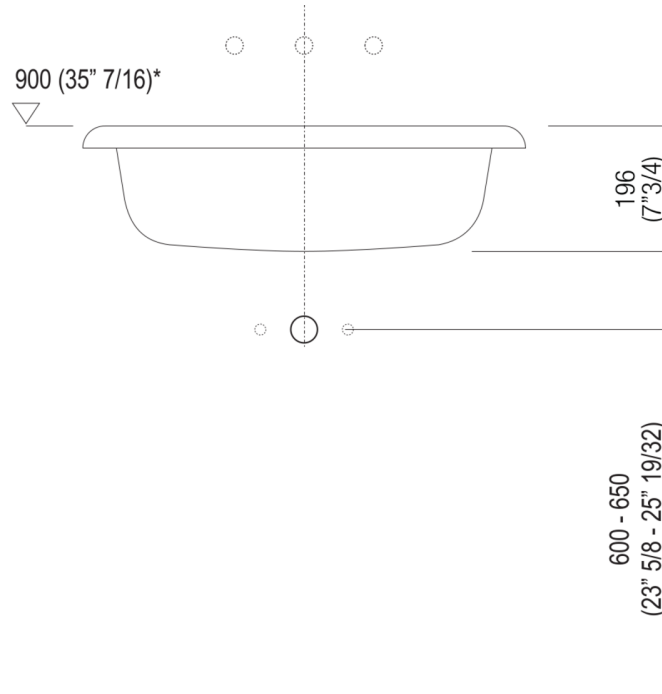

Washbasins Ottocento
ACER07663R_

Benedini Associati, 2009

Independent washbasin with three tap holes

Finishes

White Cristalplant® biobased

White/dark grey

White/light grey

Washbasin in white or two-coloured Cristalplant® biobased (exterior in dark grey RAL7021 or light grey RAL 7044), without tap hole, or with 1 or 3 holes for tapware units. Without overflow, fixing kit included. Designed for waste .MET0563. The washbasin is available in customized colours (surcharge of 20%).
 Materials used: Cristalplant® biobased.

Width:	70.0 cm	27"1/2 inches
Height:	19.6 cm	7"3/4 inches
Depth:	50.0 cm	19"3/4 inches
Weight:	12.0 kg	26 lbs
Packaging measurements:	60 x 80 x 30 cm	23"5/8 x 31"4/8 x 11"6/8 inches
Weight with packaging:	15.0 kg	33 lbs

Main dimensions

Installation notes

Scarico per sifone a bottiglia
Drain for bottle trap

*h.consigliata / advised h.

Installation notes

Scarico per sifone ad incasso
Drain for concealed waste trap

*h.consigliata / advised h.

Installation notes

Scarico per sifone ad incasso e piletta con canotto fisso
Drain for concealed waste trap with not adjustable pipe

*h.consigliata / advised h.