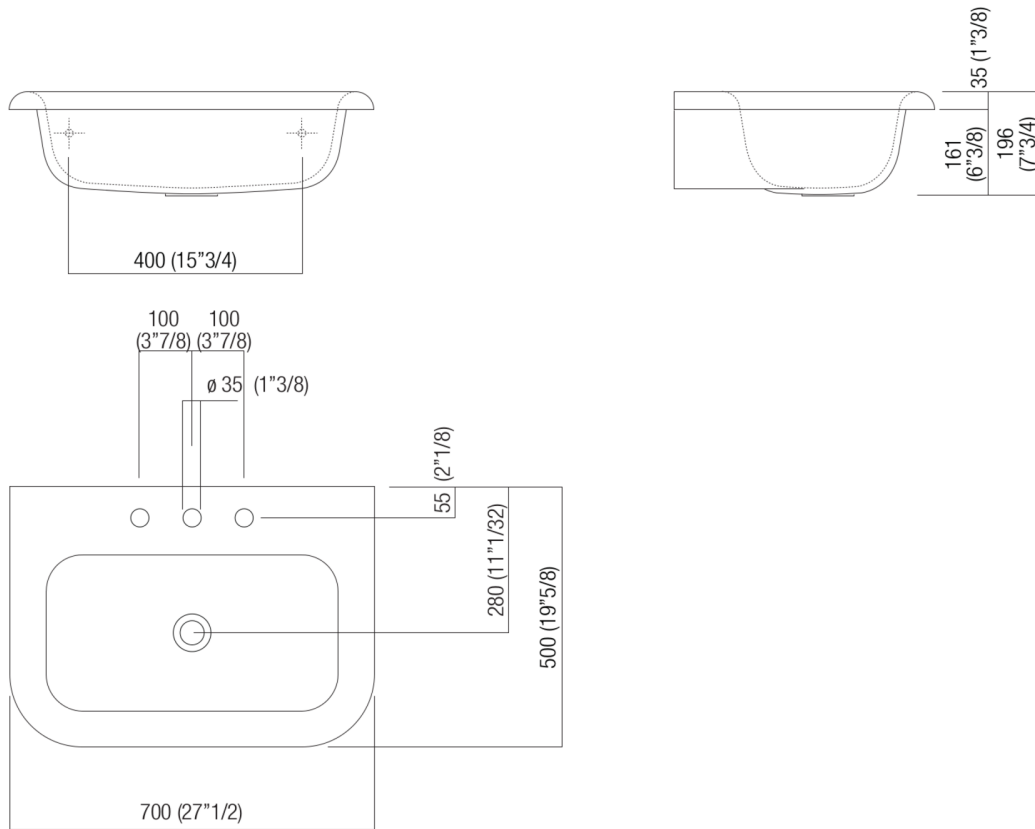

Washbasins Ottocento
ACER07663R_

Benedini Associati, 2009

Independent washbasin with three tap holes

Finishes

White Cristalplant® biobased

White/dark grey

White/light grey

Washbasin in white or two-coloured Cristalplant® biobased (exterior in dark grey RAL7021 or light grey RAL 7044), without tap hole, or with 1 or 3 holes for tapware units. Without overflow, fixing kit included. Designed for waste .MET0563. The washbasin is available in customized colours (surcharge of 20%).
 Materials used: Cristalplant® biobased.

Width:	70.0 cm	27"1/2 inches
Height:	19.6 cm	7"3/4 inches
Depth:	50.0 cm	19"3/4 inches
Weight:	12.0 kg	26 lbs
Packaging measurements:	60 x 80 x 30 cm	23"5/8 x 31"4/8 x 11"6/8 inches
Weight with packaging:	15.0 kg	33 lbs

Main dimensions

Installation notes

Scarico per sifone a bottiglia
Drain for bottle trap

*h.consigliata / advised h.

Installation notes

Scarico per sifone ad incasso
Drain for concealed waste trap

*h.consigliata / advised h.

Installation notes

Scarico per sifone ad incasso e piletta con canotto fisso
Drain for concealed waste trap with not adjustable pipe

*h.consigliata / advised h.