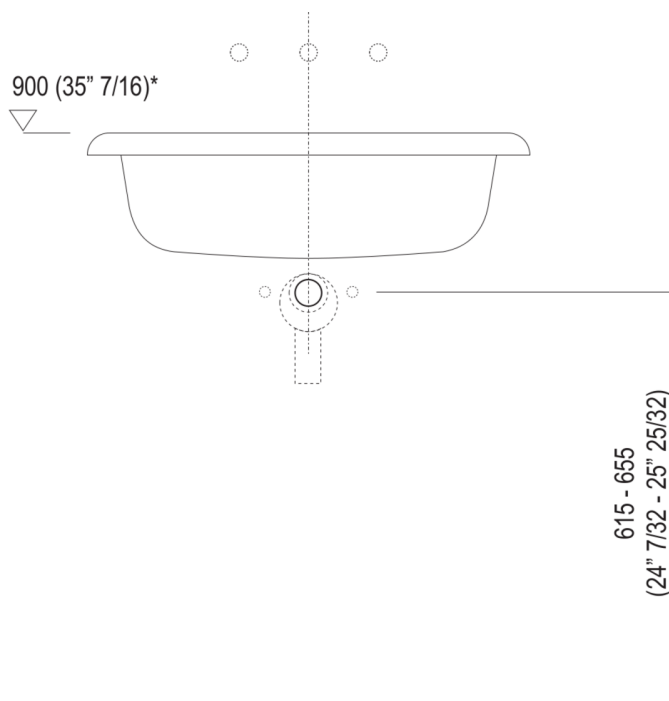

Width:	70.0 cm	27"1/2 inches
Height:	19.6 cm	7"3/4 inches
Depth:	50.0 cm	19"3/4 inches
Weight:	12.0 kg	26 lbs
Packaging measurements:	60 x 80 x 30 cm	23"5/8 x 31"4/8 x 11"6/8 inches
Weight with packaging:	15.0 kg	33 lbs

Main dimensions

Installation notes

Scarico per sifone a bottiglia
Drain for bottle trap

*h.consigliata / advised h.

Installation notes

Scarico per sifone ad incasso
Drain for concealed waste trap

*h.consigliata / advised h.

Installation notes

Scarico per sifone ad incasso e piletta con canotto fisso
Drain for concealed waste trap with not adjustable pipe

*h.consigliata / advised h.