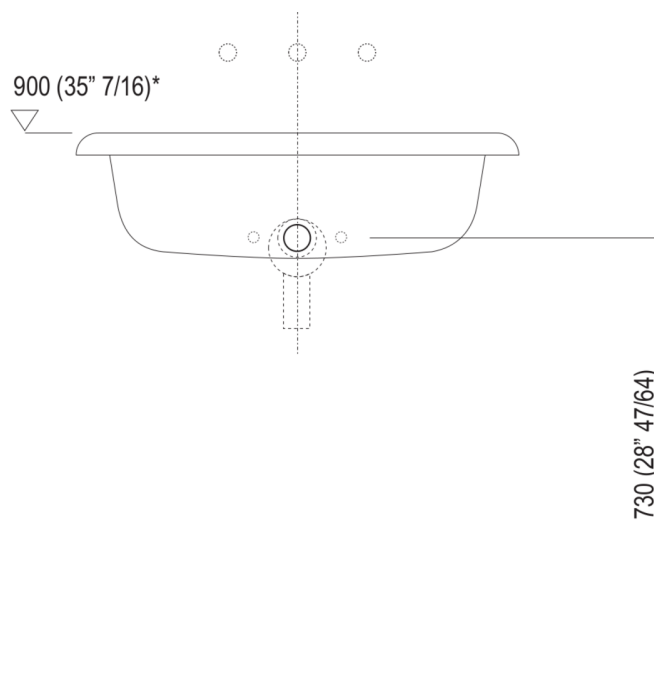

Width:	70.0 cm	27"1/2 inches
Height:	19.6 cm	7"3/4 inches
Depth:	50.0 cm	19"3/4 inches
Weight:	12.0 kg	26 lbs
Packaging measurements:	60 x 80 x 30 cm	23"5/8 x 31"4/8 x 11"6/8 inches
Weight with packaging:	15.0 kg	33 lbs

Main dimensions

Installation notes

Scarico per sifone a bottiglia
Drain for bottle trap

*h.consigliata / advised h.

Installation notes

Scarico per sifone ad incasso
Drain for concealed waste trap

*h.consigliata / advised h.

Installation notes

Scarico per sifone ad incasso e piletta con canotto fisso
Drain for concealed waste trap with not adjustable pipe

*h.consigliata / advised h.